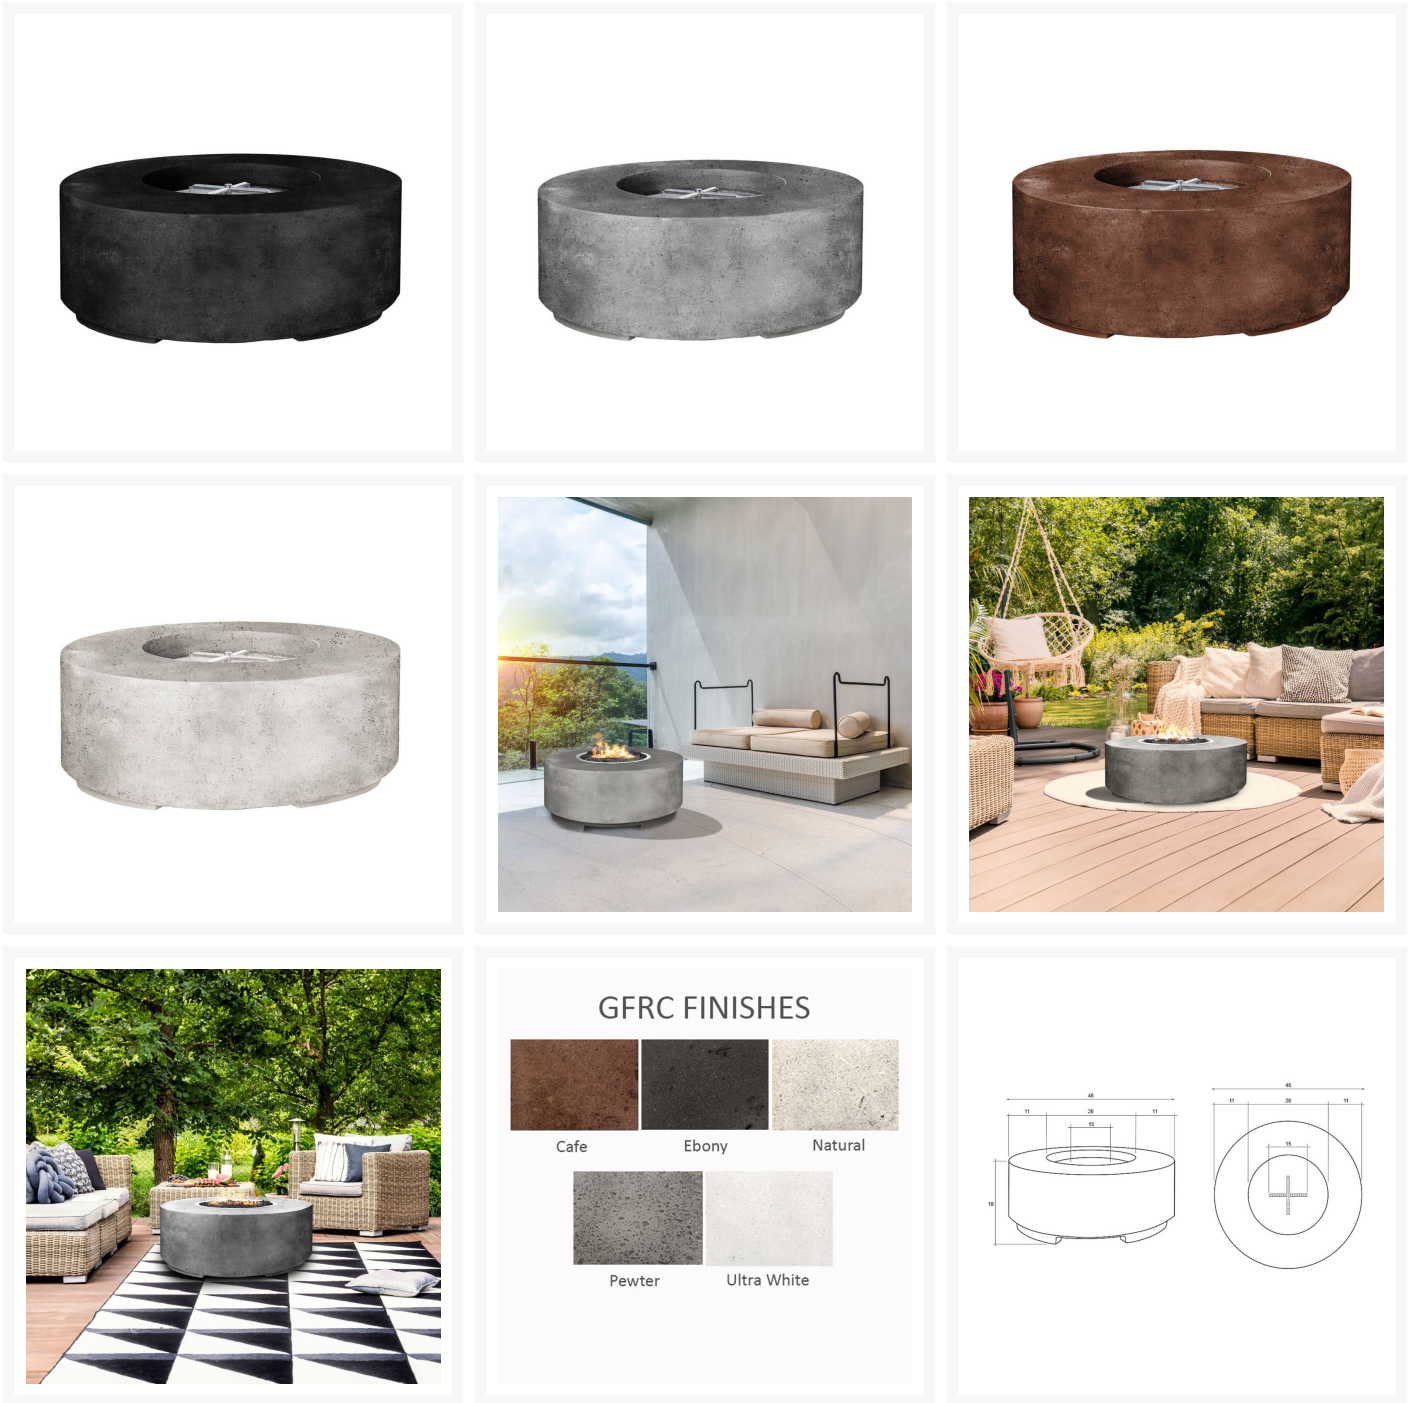

Product Images

Short Description

Rotondo Fire Table PH-418 by Prism Hardscapes

Description

The Rotondo Fire Table (PH-418) by Prism Hardscapes will help you create an outdoor retreat with the perfect comfort and ambience. This fire pit functions as both a beautiful centerpiece and a stylish source of heat for any backyard, patio, or lounging area. Its durable Glass Fiber Reinforced Concrete frame and stainless steel

components are made to last across all seasons, rain or shine. Each fire table is handcrafted using Prism Hardscapes' custom patina finishing process, which guarantees a one-of-a-kind creation with subtle variation. The key valve ignition system offers additional control and safety, which is great for families with small children. You will need the key to unlock the system before engaging the gas. To use, simply turn the key to the on position and use a match lighter to light.

Includes

- One (1) Rotondo Fire Table PH-418
- Includes 3/4 Lava Rock Fire Media
- Propane tanks sold separately

Features

Manufacturer	Prism Hardscapes
SKU	PH-418
Dimensions	48" Dia. x 18" H x 11" Rim Surface Depth, Burner Size: 18"
Weight	430 lbs.
Frame Material	Glass Fiber Reinforced Concrete
Available Colors	Cafe, Ebony, Pewter, Natural, Ultra White
Heat Output	65,000 BTUs
Fuel Type	Liquid Propane or Natural Gas
Ignition	Key Valve
Warranty	2 Years

Features

- GFRC is lightweight and resistant to moisture, cracking, chipping or abrasion
- Fiber reinforced build gives the table extra durability and strength
- Made for use with natural gas or a standard 20 lb. liquid propane tank
- Burn time is approximately 8 hours per 20 lb. tank
- Stainless steel burner and insert are corrosion resistant
- Easily control the gas flow with the key valve ignition
- No assembly required
- Commercial quality construction and CSA listed