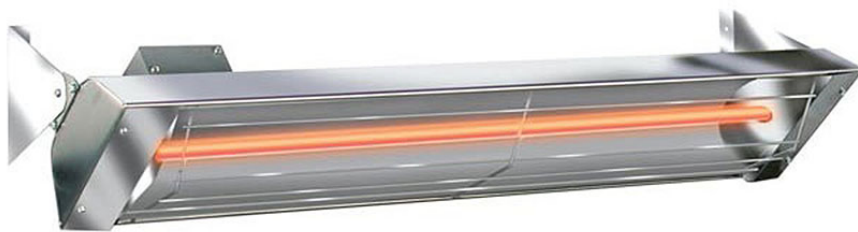

Product Images

Short Description

Infratech 39" 2500 Watt Electric Patio Heater W2524SS

Description

The Infratech 39" 2500 Watt Electric Patio Heater (W2524SS) By AEI Corporation. Infratech classic W-Series products are an excellent choice for most basic installations that require cost-effective controls. W-Series heaters are available in a variety of wattages and voltages ranging from 1,500 to 4,000 watts and 120 to 480 volts. These classic heaters feature sleek profiles, recessed mounting options, short standoffs and low

clearance heights.

Includes

- One (1) Infratech 39" 2500 Watt Electric Patio Heater

Features

- 2,500 Watts
- 10.4 amps
- 240 Volt
- Available in 208 volts, 277 volts, and 480 volts
- 39" Length
- 6" Stainless Steel Mounting Kit Included
- UL Listed for Outdoor or Indoor use
- Quartz Element with approximately 5,000 hours of use
- Mounting Height: 7' to 9'
- 0 to 60° Mounting Angle
- Approximate 7' x 7' Heat Coverage
- Custom Powder Coating Available in White, Almond, Beige, Bronze or Black for additional cost
- Minimal Maintenance Costs
- Flush Mount Available: #18-2300
- 3 Year Warranty
- Made in the USA

Quartz Heating with Infratech Technology

Infratech quartz element heating provides pleasant medium wave heat, not the bright harsh-colored light that is emitted from competing brands. By contrast, Infratech medium wave elements effectively heat your space, while providing a soft, warm glow that is practically unnoticeable.

Our single element heaters are energy efficient, with wide, polished reflectors that provide comfortable and uniform heat coverage. For residential and commercial use, this W2524SS model is made of commercial grade stainless steel.