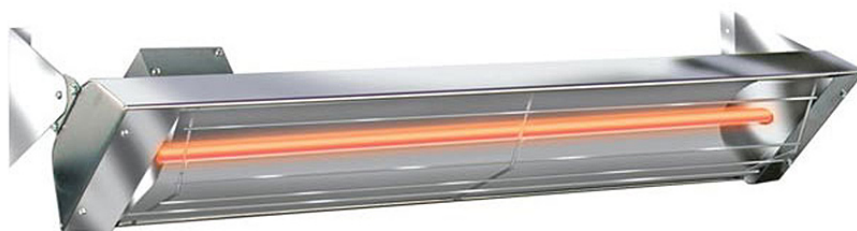

Patio Productions San Diego

2161 Hancock St

San Diego, CA 92110

Phone: 1-888-947-4449

Product Images

Short Description

Infratech 39" 2000 Watt Electric Patio Heater W2024SS

Description

The Infratech 39" 2000 Watt Electric Patio Heater (W2024SS) By AEI Corporation. Infratech classic W-Series products are an excellent choice for most basic installations that require cost-effective controls. W-Series heaters are available in a variety of wattage and voltage levels ranging from 1,500 to 4,000 watts and 120 to

480 volts. These classic heaters feature sleek profiles, recessed mounting options, short standoffs and low clearance heights.

Includes

- One (1) Infratech 39" 2000 Watt Electric Patio Heater

Features

- 2,000 Watts
- 8.3 amps
- 240 Volt
- Available in 208 volts, 277 volts, and 480 volt
- 39" Length
- 6" Stainless Steel Mounting Kit Included
- UL Listed for Outdoor or Indoor use
- Quartz Element with approximately 5,000 hours of use
- Mounting Height: 7' to 9'
- 0 to 60° Mounting Angle
- Custom Powder Coating Available in White, Almond, Beige, Bronze or Black for additional cost
- Approximate 6' x 6' Heat Coverage
- Minimal Maintenance Costs
- Flush Mount Kit Available: #18-2300
- 3 Year Warranty
- Made in the USA

Stainless Steel Quartz Heater

Our W-Series heaters are energy efficient, with wide, polished reflectors that provide comfortable and uniform heat coverage. For residential or commercial use, this W2024SS model is made of commercial grade stainless steel. Infratech quartz elements provide pleasant medium wave heat. Competing heaters utilize short wave halogen elements which produce a more intense heat and emit a very bright, harsh-colored light. By contrast, Infratech medium wave elements effectively heat your space, while providing a soft, warm glow that is practically unnoticeable.