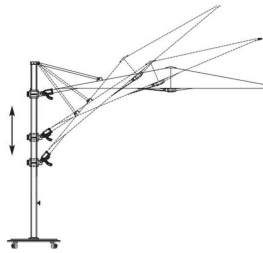

To Tilt Canopy Front to Back