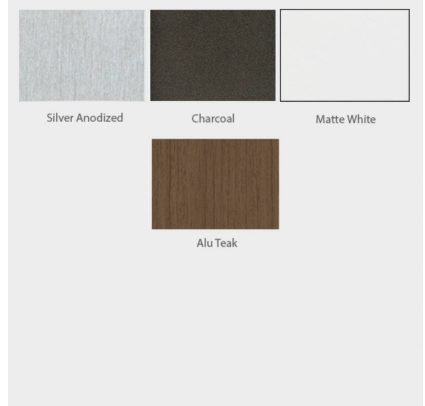

To Rotate 360°

Wind Scale Guide

Style	Wind Speed MPH / km/h	Wind Rating*	Description	U.S. Wind Warning	Canada Wind Warning	Flag Warning
JCP101	20-25 / 30-38	5	Fresh Breeze			
JCP201	25-45 / 56-72	8	Gale	High Wind Advisory	Very Strong Wind	🚩🚩🚩
JCP301	35-37 / 55-60	7	Near Gale	Wind Advisory	Strong Wind	🚩🚩
JCP401	35-37 / 55-60	7	Near Gale	Wind Advisory	Strong Wind	🚩🚩
JCP501	35-37 / 55-60	7	Near Gale	Wind Advisory	Strong Wind	🚩🚩

* Wind Rating Classification:

Rating	Conditions
5	Moderate branches move and small trees sway.
7	Whole trees in motion. Some difficulty when walking into the wind.
8	Twigs broken from trees. Cars veer off road.