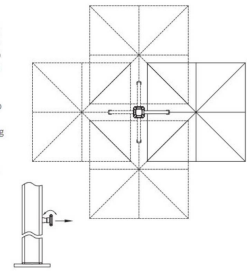

To Rotate 360°

Wind Scale Guide

Style	Wind Speed MPH / km/h	Wind Rating*	Description	U.S. Wind Warning	Canada Wind Warning	Flag Warning
JCP101	20-25 / 30-38	5	Fresh Breeze			
JCP201	25-45 / 56-72	8	Gale	High Wind Advisory	Very Strong Wind	🚩🚩🚩
JCP301	35-37 / 55-60	7	Near Gale	Wind Advisory	Strong Wind	🚩🚩
JCP401	35-37 / 55-60	7	Near Gale	Wind Advisory	Strong Wind	🚩🚩
JCP501	35-37 / 55-60	7	Near Gale	Wind Advisory	Strong Wind	🚩🚩

* Wind Rating Classification:

Rating	Conditions
5	Moderate branches move and small trees sway.
7	Whole trees in motion. Some difficulty when walking into the wind.
8	Twigs broken from trees. Cars veer off road.