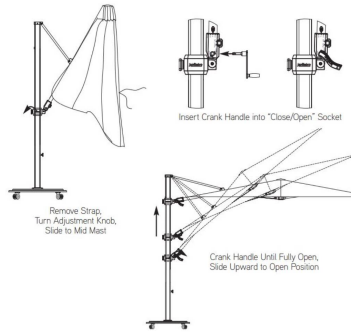

To Tilt Canopy Front to Back