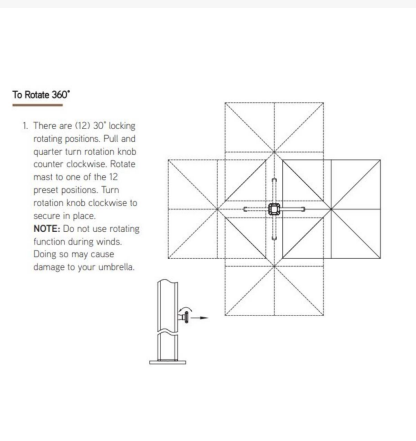

## Short Description

---

10' x 14' Rectangle Sidepost Tilt Umbrella with Base JCP401-343RT by Jardinico

### Dimension

- Closed Umbrella Height (including base): 9.85'
- Open Umbrella Height (including base): 9.13'
- Maximum Height with Tilt (including base): 13.42'
- Overall Maximum Width (open): 14.80'
- Weight: 134 lbs.
- Ribs: 8
- Rolling Base Size: 39.37" x 39.37" x 7.08"