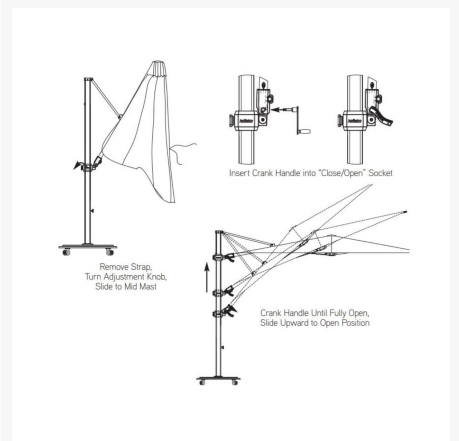

## Short Description

---

10' x 14' Rectangle Sidepost Tilt Umbrella with Base JCP401-343RT by Jardinico

## Description

---

The 10' x 14' Rectangle Sidepost Tilt Umbrella w/ Base (JCP401-343RT) by Jardinico is ideal for private and public patios alike. Its elegant style, robust construction and finely detailed, innovative design will add the perfect finishing touch to any outdoor setting. This umbrella is easy to set up and tilt. Slide the adjustment knob up the mast to the desired height and turn to tighten in place. You can use the crank handle to open the umbrella and tilt it from left to right. This sunshade is available in 4 high-end, rust-proof finishes and a variety of top quality, fade resistant fabrics. If you can't find the fabric you're looking for, give us a call at 1-888-947-4449 for more options!

### Includes

- One (1) Jardinico 10' x 14' Rectangle Sidepost Tilt Umbrella w/ Base JCP401-343RT
- One (1) Protective Cover
- One (1) Internal Mast Stem Cover
- Base or mount kit (sold separately) must be selected to complete purchase

### Dimension

- Closed Umbrella Height (including base): 9.85'
- Open Umbrella Height (including base): 9.13'
- Maximum Height with Tilt (including base): 13.42'
- Overall Maximum Width (open): 14.80'
- Weight: 134 lbs.
- Ribs: 8
- Rolling Base Size: 39.37" x 39.37" x 7.08"