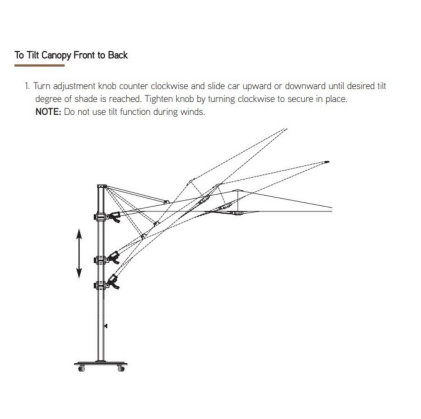

## Short Description

---

10' x 14' Rectangle Sidepost Tilt Umbrella with Base JCP401-343RT by Jardinico

## Description

---

The 10' x 14' Rectangle Sidepost Tilt Umbrella w/ Base (JCP401-343RT) by Jardinico is ideal for private and public patios alike. Its elegant style, robust construction and finely detailed, innovative design will add the perfect finishing touch to any outdoor setting. This umbrella is easy to set up and tilt. Slide the adjustment knob up the mast to the desired height and turn to tighten in place. You can use the crank handle to open the umbrella and tilt it from left to right. This sunshade is available in 4 high-end, rust-proof finishes and a variety of top quality, fade resistant fabrics. If you can't find the fabric you're looking for, give us a call at 1-888-947-4449 for more options!