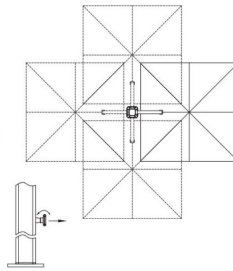

To Rotate 360°

Wind Scale Guide

Style	Wind Speed MPH / km/h	Wind Rating*	Description	U.S. Wind Warning	Canada Wind Warning	Flag Warning
JCP.101	20-25 / 30-38	5	Fresh Breeze			
JCP.201	35-45 / 56-72	8	Gale	High Wind Advisory	Very Strong Wind	🚩🚩
JCP.301	35-37 / 55-60	7	Near Gale	Wind Advisory	Strong Wind	🚩
JCP.401	35-37 / 55-60	7	Near Gale	Wind Advisory	Strong Wind	🚩
JCP.501	35-37 / 55-60	7	Near Gale	Wind Advisory	Strong Wind	🚩

* Wind Rating Classification:

Rating Conditions

- 5 Moderate branches move and small trees sway.
- 7 Whole trees in motion. Some difficulty when walking into the wind.
- 8 Twigs broken from trees. Cars veer off road.

UMBRELLA SIZE RECOMMENDATIONS

SEATING	SEATING	SEATING	SEATING
10' Octagon 85	10' Round 70	11' Square 132	11' Square 130
10' Octagon 80	10' Round 70	11' Square 129	11' Square 100
9' Octagon 70	9' Round 57	10' Square 96	10' Square 88
7' Round 49	7' Round 39