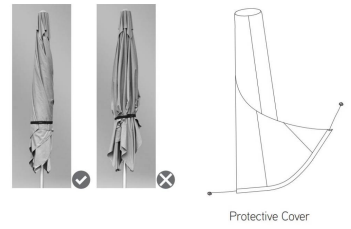

When not in use, cover umbrella with provided protective cover.