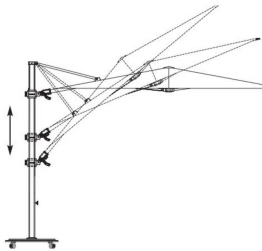

To Tilt Canopy Front to Back