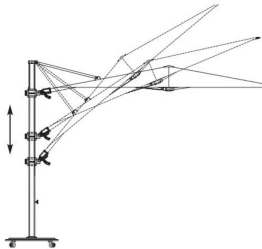

To Tilt Canopy Front to Back