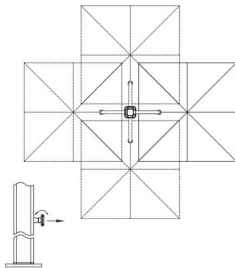

To Rotate 360°