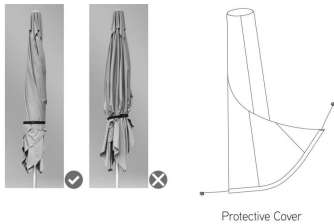

To Tilt Canopy Front to Back

To Rotate 360°