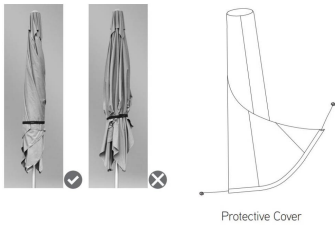

Wind Scale Guide

Style	Wind Speed MPH / km/h	Wind Rating¹	Description	U.S. Wind Warning	Canada Wind Warning	Flag Warning
JCP.101	20-25 / 30-38	5	Fresh Breeze			
JCP.201	35-45 / 56-72	8	Gale	High Wind Advisory	Very Strong Wind	🚩
JCP.301	35-37 / 55-60	7	Near Gale	Wind Advisory	Strong Wind	🚩
JCP.401	35-37 / 55-60	7	Near Gale	Wind Advisory	Strong Wind	🚩
JCP.501	35-37 / 55-60	7	Near Gale	Wind Advisory	Strong Wind	🚩

* Wind Rating Classification:

Rating	Conditions
5	Moderate branches move and small trees sway.
7	Whole trees in motion. Some difficulty when walking into the wind.
8	Twigs broken from trees. Cars veer off road.

Short Description

9' Hexagon Centerpost Umbrella JCP101-28 by Jardinico

Description

The 9' Hexagon Centerpost Umbrella (JCP101-28) by Jardinico is ideal for restaurants, cafes, bistros and poolside patios. Its elegant style, robust construction and finely detailed, innovative design will add the perfect finishing touch to any outdoor setting. This umbrella's magnodraulic lift system makes setup