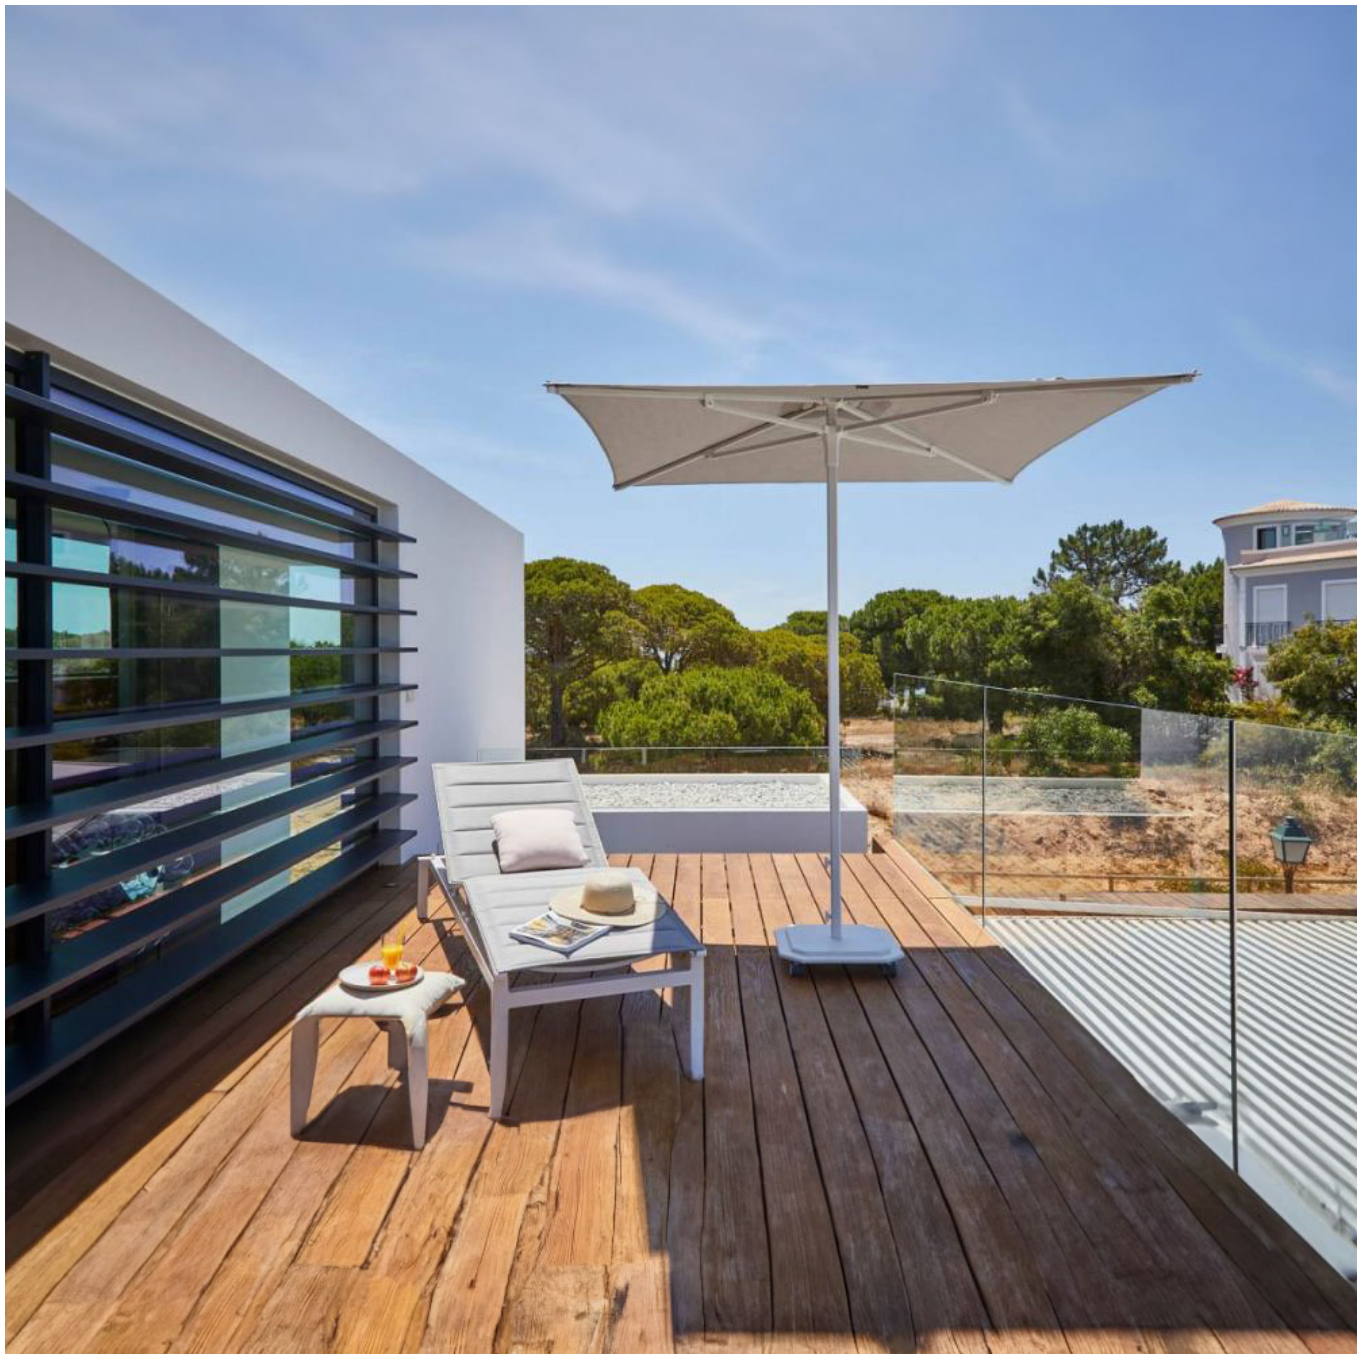

Product Images