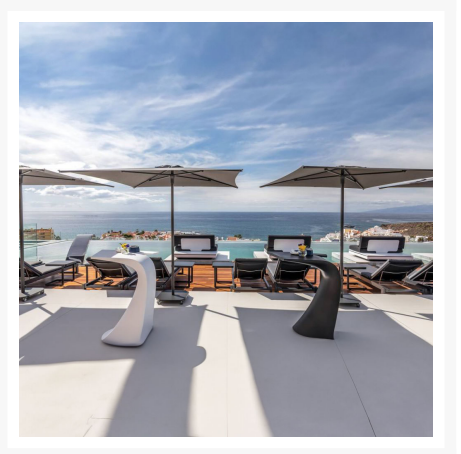

UMBRELLA SIZE RECOMMENDATIONS

For optimal performance, please refer to the dimensions of your patio furniture. Always use proper tie-down technique. Always use proper tie-down technique.

BASE SHAPE	WINDS	DEEP TIE-DOWN*	BASE SHAPE	WINDS	DEEP TIE-DOWN*
8' Octagon	85	100	10' Square	132	150
8'x10' Rectangle	80	100	10'x12' Rectangle	130	150
10' Round	70	100	12' Octagon	129	150
10' Octagon	70	100	10' Square	100	100
8'x10' Rectangle	57	100	10'x12' Rectangle	96	100
8' Square	49	100	8'x10' Rectangle	88	100
7'x10' Rectangle	39	100