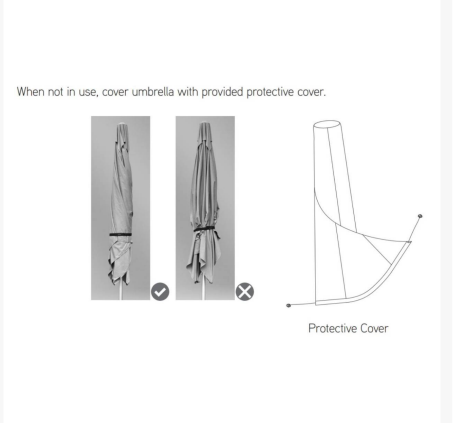

Product Images

UMBRELLA SIZE RECOMMENDATIONS

For optimal performance, please refer to the dimensions of your patio furniture. Always use proper tie-down technique. Always use proper tie-down technique.

BASE SHAPE	WINDS	DEEP TIE-DOWN*	BASE SHAPE	WINDS	DEEP TIE-DOWN*
8' Octagon	85	100	10' Square	132	150
8'x10' Rectangle	80	100	10'x12' Rectangle	130	150
10' Round	70	100	12' Octagon	129	150
10' Octagon	70	100	10' Square	100	100
8'x10' Rectangle	57	100	10'x12' Rectangle	96	100
8' Square	49	100	8'x10' Rectangle	88	100
7'x10' Rectangle	39	100			