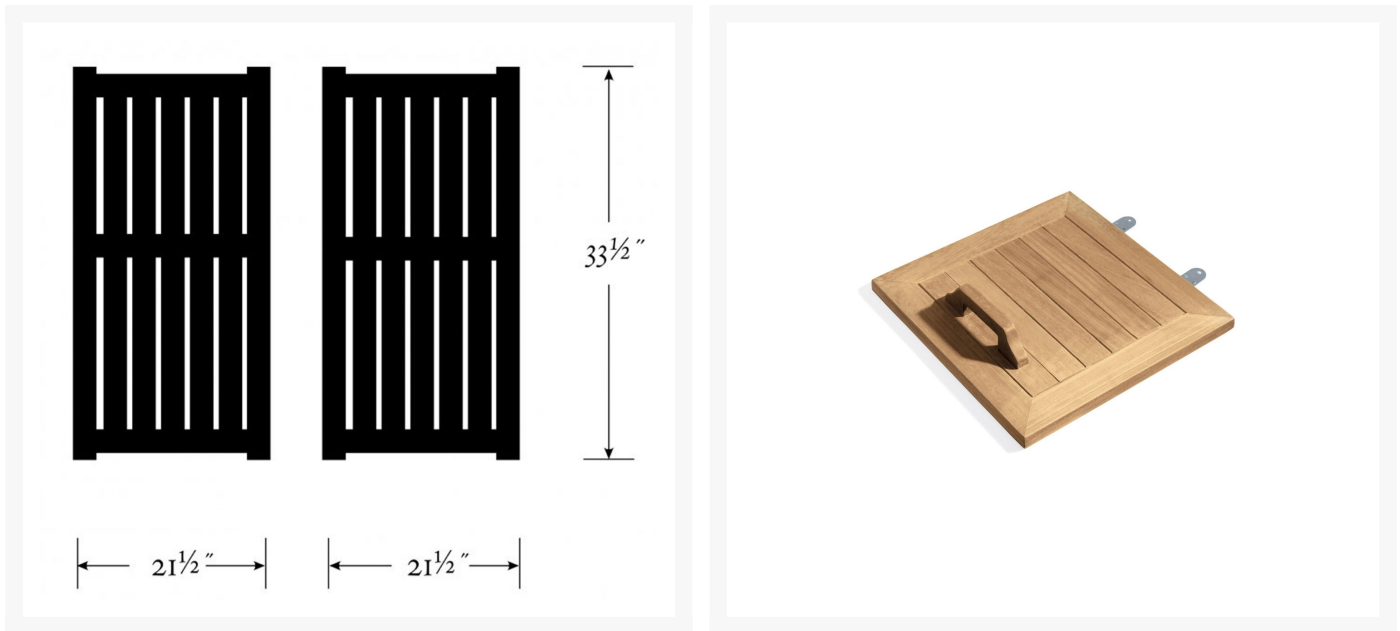

Product Images

Short Description

DISC 22" Trash Receptacle (Includes liner) TR22 by Oxford Garden

Description

The 22" Trash Receptacle (Includes liner) (TR22) by Oxford Garden. The trash receptacle presents a functional, yet attractive solution, while complimenting any furniture arrangement. It is complete with a sturdy 20 gallon removable liner. Add the optional hinged lid to create a finished look.

Includes

- One (1) 22" Trash Receptacle (Includes liner)

Dimensions

- 21.50"W x 21.50"L x 33.50"H (77 lbs)
- Optional Hinged Lid: 15.50"W x 15.50"L x 2.50"H (5 lbs)

Features

- Ships via Small Parcel (knockedDown)
- Some Assembly Required
- Mortise & Tenon Construction
- Stainless Steel Hardware