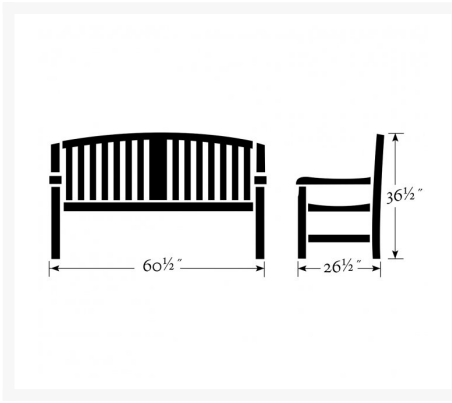

Product Images

Short Description

DISC 60" Signature Series Bench SIG60 by Oxford Garden

Description

The 60" Signature Series Bench (SIG60) by Oxford Garden. Customize this Signature Bench with a precision laser engraving of your logo, memorial or recognition text. Beautifully designed for long lasting comfortable seating, this bench makes a personal statement in any location.

Includes

- One (1) 60" Signature Series Bench

Dimensions

- 60.50"W x 26.50"D x 36.50"H (78 lbs)

Features

- Ships via Small Parcel (knockedDown)
- Some Assembly Required
- Mortise & Tenon Construction
- Stainless Steel Hardware