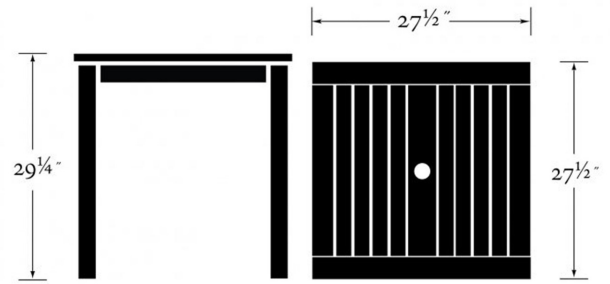

Product Images

Short Description

DISC Hampton 28" Square Dining Table HA28TA by Oxford Garden

Description

The 28" Hampton Square Dining Table (HA28TA) by Oxford Garden. The versatility of The Hampton dining tables makes them suitable for any outdoor dining setting. Tables comes with the option of a pedestal, four corner dining height legs or counter height legs. Available in five sizes these functional tables can be used standing alone or adjoined to create more dining space. Handcrafted of shorea hardwood using mortise and tenon joinery, this collection will prove to last for years.

Includes

- One (1) 28" Hampton Square Dining Table

Dimensions

- 27.50"W x 27.50"L x 29.25"H (27 lbs)

Features

- Ships via Small Parcel (knockedDown)
- Some Assembly Required
- Mortise & Tenon Construction
- Stainless Steel Hardware