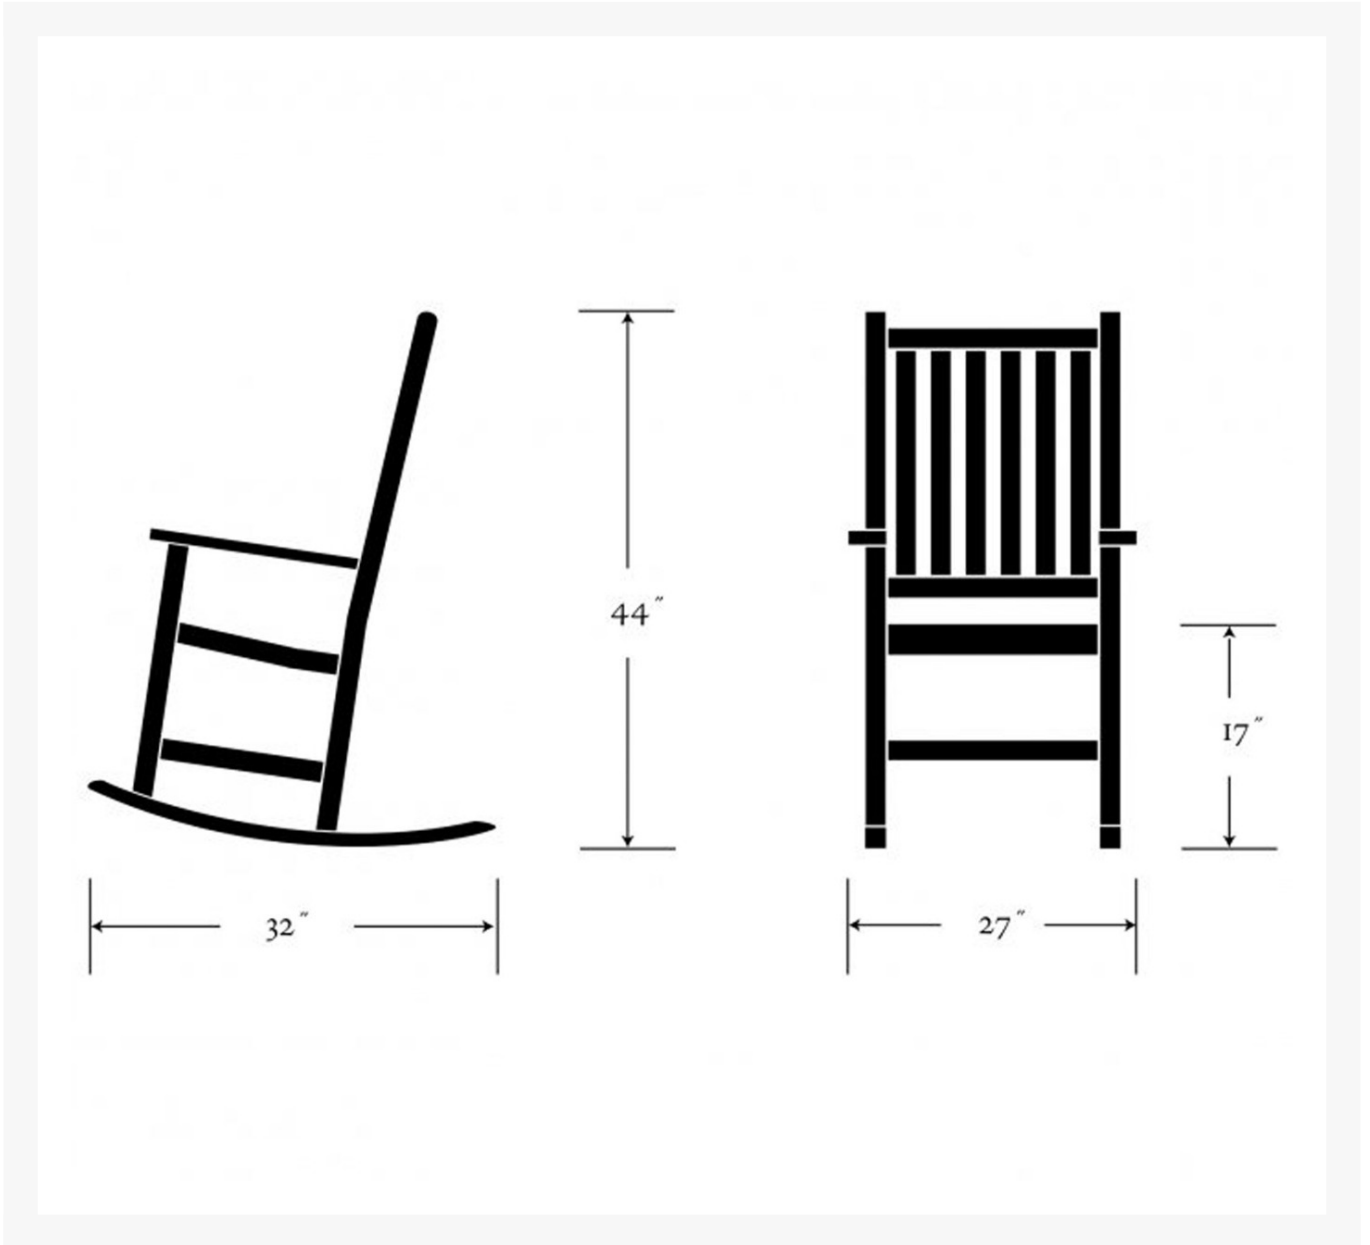

Short Description

DISC Franklin Rocking Chair FRCH by Oxford Garden

Description

The Franklin Rocking Chair (FRCH) by Oxford Garden. The Franklin Rocking Chair combines a truly proud, historic look with modern styling touches and our "dependable as morning sunrise" craftsmanship to offer beauty and incredible comfort that lasts a lifetime.

Includes

- One (1) Franklin Rocking Chair