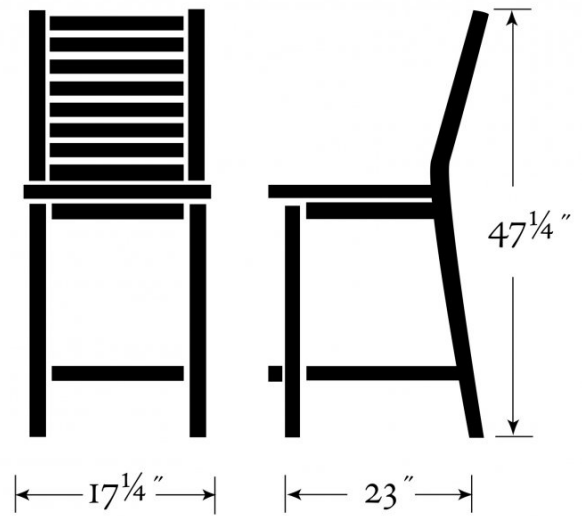

Short Description

DISC Dartmoor Bar Chair DMCH by Oxford Garden

Description

The Dartmoor Bar Chair (DMCH) by Oxford Garden. The Dartmoor Bar Chair is a perfect match for the Dartmoor Long Bar Table or the Dartmoor 28" Square Table. Stylishly designed with a modern yet classic style and made for comfort.

Includes

- One (1) Dartmoor Bar Chair

Dimensions

- 17.25"W x 23"D x 47.25"H (36 lbs)

Features

- Ships via Small Parcel (knockedDown)
- Some Assembly Required
- Mortise & Tenon Construction
- Stainless Steel Hardware

About The Material

Shorea is a tropical hardwood that grows naturally and plentifully in Southeast Asia. Heavy and dense, shorea