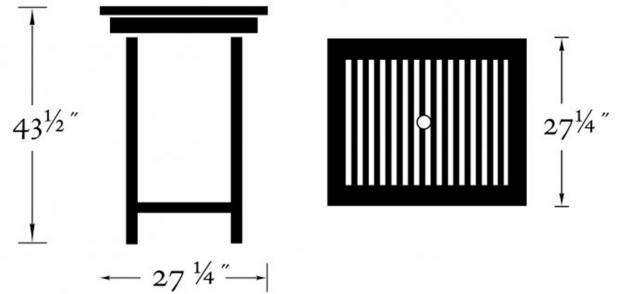

Product Images

Short Description

DISC Dartmoor 28" Square Bar Table DM28TA by Oxford Garden

Description

The Dartmoor 28" Square Bar Table (DM28TA) by Oxford Garden. The Dartmoor 28" table seats comfortably with a modern yet classic style. Ideal for commercial use. Match with the Dartmoor Bar Stools or Dartmoor Bar Chairs. Available in our natural finish shown here and also available in Brown Umber finish.

Includes

- One (1) Dartmoor 28" Square Bar Table

Dimensions

- 27.25"W x 27.25"L x 43.50"H (66 lbs)

Features

- Ships via Small Parcel (knockedDown)
- Some Assembly Required
- Mortise & Tenon Construction
- Stainless Steel Hardware