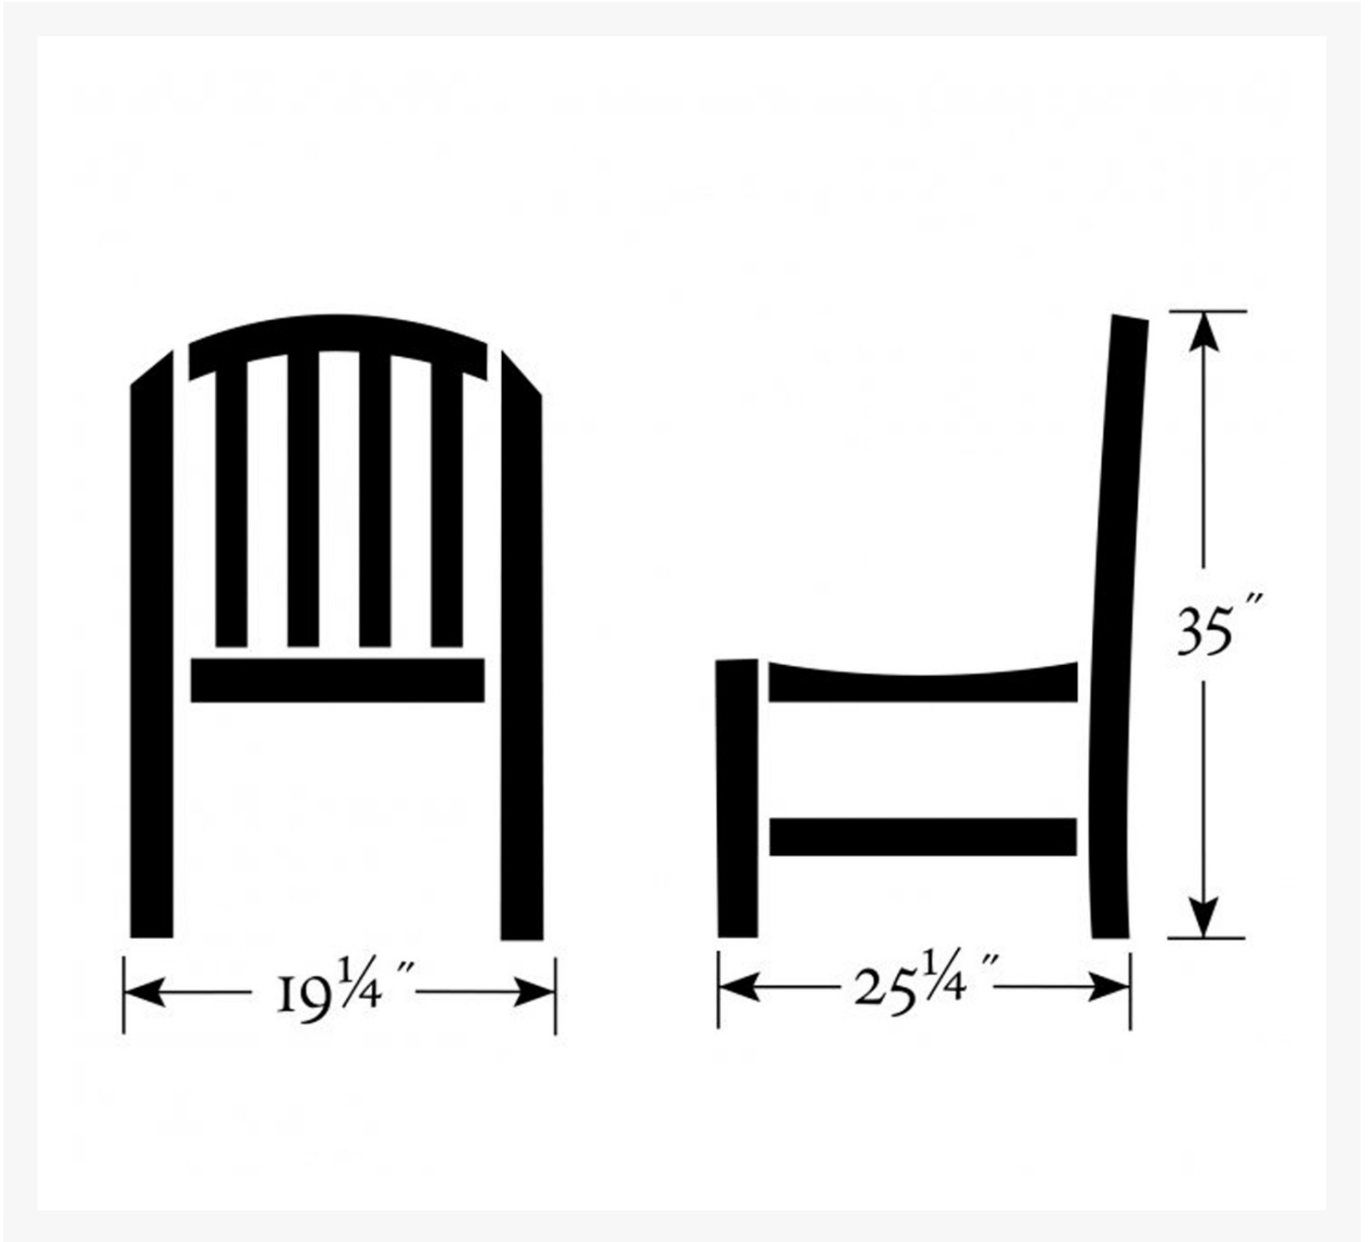

Product Images

Short Description

DISC Chadwick Sidechair CHSC by Oxford Garden

Description

The Chadwick Sidechair (CHSC) by Oxford Garden. Beautifully designed for long lasting comfortable seating, this Chadwick Sidechair matches the 4' and 5' Chadwick benches and Chadwick Arm Chairs.

Includes

- One (1) Chadwick Sidechair

Dimensions

- 19.25"W x 25.25"D x 35"H (31 lbs)

Features

- Ships via Small Parcel (knockedDown)
- Some Assembly Required
- Mortise & Tenon Construction
- Stainless Steel Hardware