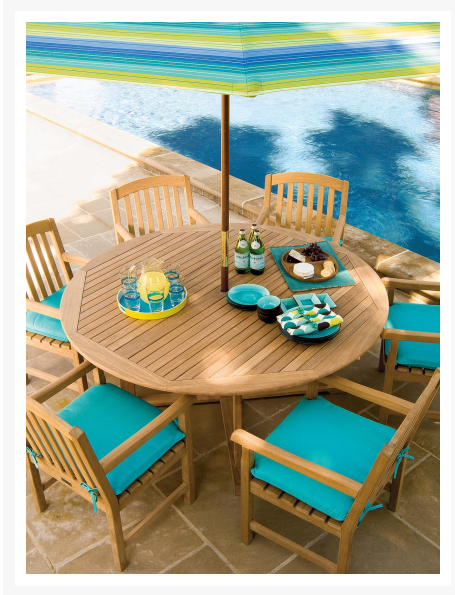

Short Description

DISC Chadwick Armchair CHCH by Oxford Garden

Description

The Chadwick Armchair (CHCH) by Oxford Garden. Beautifully designed for long lasting comfortable seating, this Chadwick Armchair matches the 4' and 5' Chadwick benches and Chadwick Side Chair.

Includes

- One (1) Chadwick Armchair

Dimensions

- 23"W x 26.50"D x 35"H (42 lbs)

Features

- Ships via Small Parcel (knockedDown)
- Some Assembly Required
- Mortise & Tenon Construction
- Stainless Steel Hardware

About The Material

Shorea is a tropical hardwood that grows naturally and plentifully in Southeast Asia. Heavy and dense, shorea