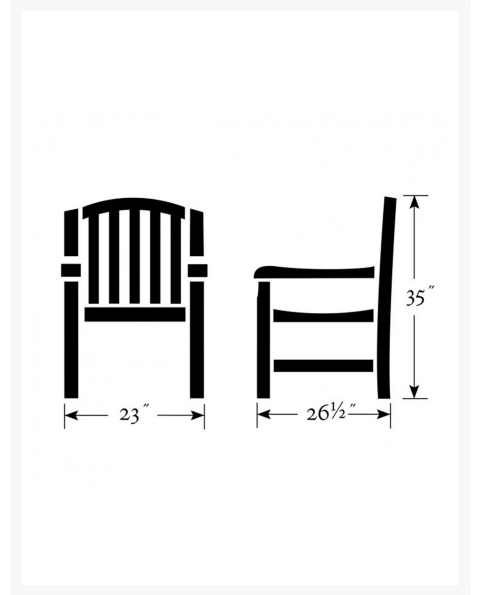

Short Description

DISC Chadwick Armchair CHCH by Oxford Garden

Description

The Chadwick Armchair (CHCH) by Oxford Garden. Beautifully designed for long lasting comfortable seating, this Chadwick Armchair matches the 4' and 5' Chadwick benches and Chadwick Side Chair.

Includes

- One (1) Chadwick Armchair

Dimensions

- 23"W x 26.50"D x 35"H (42 lbs)

Features

- Ships via Small Parcel (knockedDown)
- Some Assembly Required
- Mortise & Tenon Construction
- Stainless Steel Hardware

About The Material

Shorea is a tropical hardwood that grows naturally and plentifully in Southeast Asia. Heavy and dense, shorea