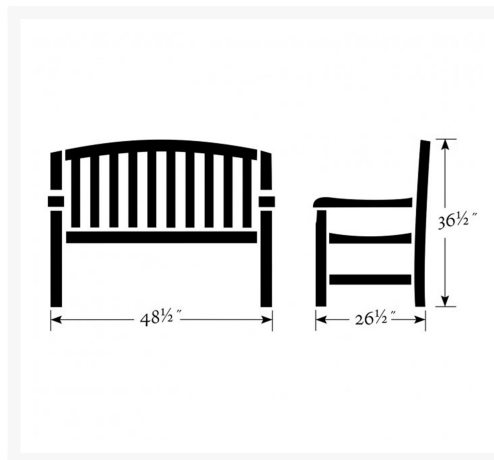

Product Images

Short Description

DISC 4' Chadwick Bench CH48 by Oxford Garden

Description

The 4' Chadwick Bench (CH48) by Oxford Garden. Beautifully designed for long lasting comfortable seating, this 4' bench matches the 5' Chadwick benches and Chadwick Chairs.

Includes

- One (1) 4' Chadwick Bench

Dimensions

- 48.50"W x 26.50"D x 36.50"H (67 lbs)

Features

- Ships via Small Parcel (knockedDown)
- Some Assembly Required
- Mortise & Tenon Construction
- Stainless Steel Hardware