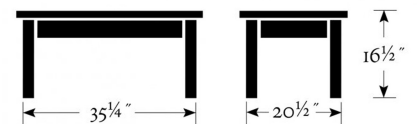

Product Images