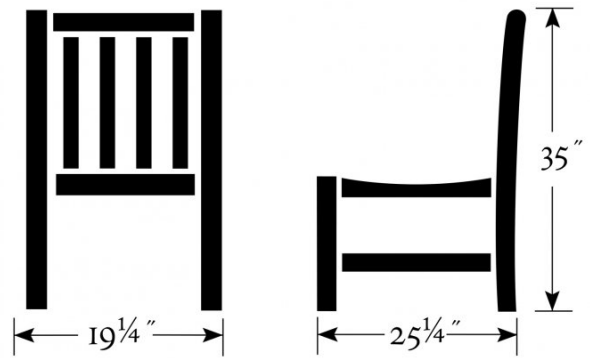

Product Images

Short Description

DISC Classic Sidechair CDSC by Oxford Garden

Description

The Classic Sidechair (CDSC) by Oxford Garden. Beautifully designed for long lasting comfortable seating, this Classic Sidechair matches the 4' and 5' Classic benches and Classic Chairs.

Includes

- One (1) Classic Sidechair

Dimensions

- 19.25"W x 25.25"D x 35"H (31 lbs)

Features

- Ships via Small Parcel (knockedDown)
- Some Assembly Required
- Mortise & Tenon Construction
- Stainless Steel Hardware