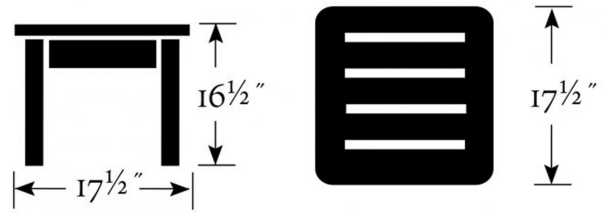

Product Images

Short Description

DISC Classic 18" Square End Table CDET by Oxford Garden

Description

The 18" Square End Table (CDET) by Oxford Garden. Another great addition to complete a grouping of chairs or benches, this handy end table makes a setting look finished. This end table is made of shorea, a teak family wood that is more dense and heavy than teak. Shorea requires no finishing and will not rot when left outdoors where rain and sun will damage other lesser quality woods. Left untreated, shorea will weather to a soft warm shade of gray similar to the weathering of teak. Sturdy mortise and tenon construction provides the highest quality joinery that will last for many years. Original color can be maintained by applying a seasonal coat of teak oil.

Includes

- One (1) 18" Square End Table

Dimensions

- W x D x 18"H (18 lbs)

Features

- Ships via Small Parcel (knockedDown)
- Some Assembly Required
- Mortise & Tenon Construction
- Stainless Steel Hardware