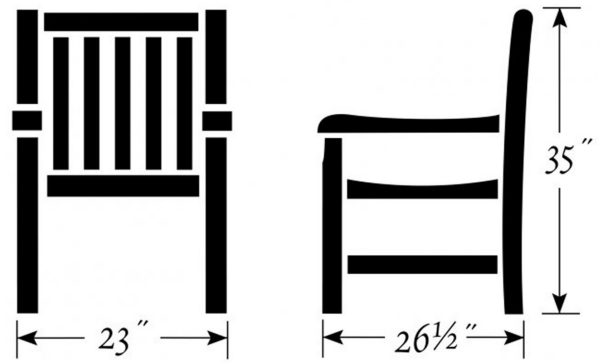

Product Images

Short Description

DISC Classic Armchair CDCH by Oxford Garden

Description

The Classic Armchair (CDCH) by Oxford Garden. Beautifully designed for long lasting comfortable seating, this Armchair matches the 4' and 5' Classic benches and Classic Chairs.

Includes

- One (1) Classic Armchair

Dimensions

- 23"W x 26.50"D x 35"H (41 lbs)

Features

- Ships via Small Parcel (knockedDown)
- Some Assembly Required
- Mortise & Tenon Construction
- Stainless Steel Hardware