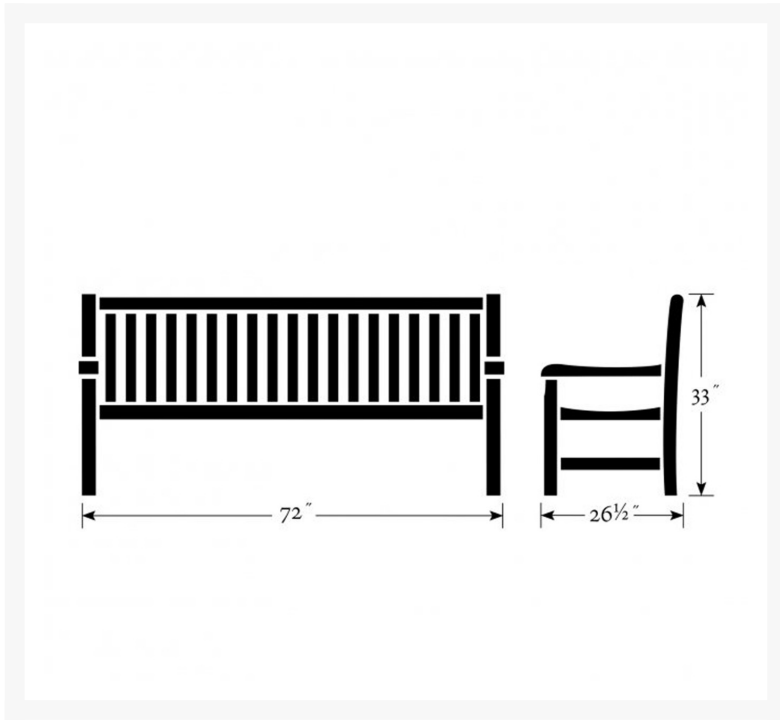

Short Description

DISC 6' Classic Bench CD72 by Oxford Garden

Description

The 6' Classic Bench (CD72) by Oxford Garden. The classic 6' Bench is designed with straight clean lines for a traditional look and feel. The deep seats and relaxed fit add comfort to the experience of the outdoors. Handcrafted of Shorea hard wood using mortise and tenon joinery, this bench will last for years to come.

Includes

- One (1) 6' Classic Bench

Dimensions

- 72"W x 26.50"D x 35"H (86 lbs)

Features

- Ships via Small Parcel (knockedDown)
- Some Assembly Required
- Mortise & Tenon Construction
- Stainless Steel Hardware