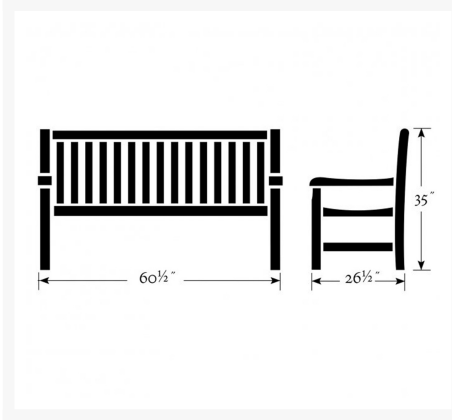

Product Images

Short Description

DISC 5' Classic Bench CD60 by Oxford Garden

Description

The 5' Classic Bench (CD60) by Oxford Garden. Beautifully designed for long lasting comfortable seating, this 5' bench matches the 4' Classic bench and Classic Chairs.

Includes

- One (1) 5' Classic Bench

Dimensions

- 60.50"W x 26.50"D x 35"H (77 lbs)

Features

- Ships via Small Parcel (knockedDown)
- Some Assembly Required
- Mortise & Tenon Construction
- Stainless Steel Hardware