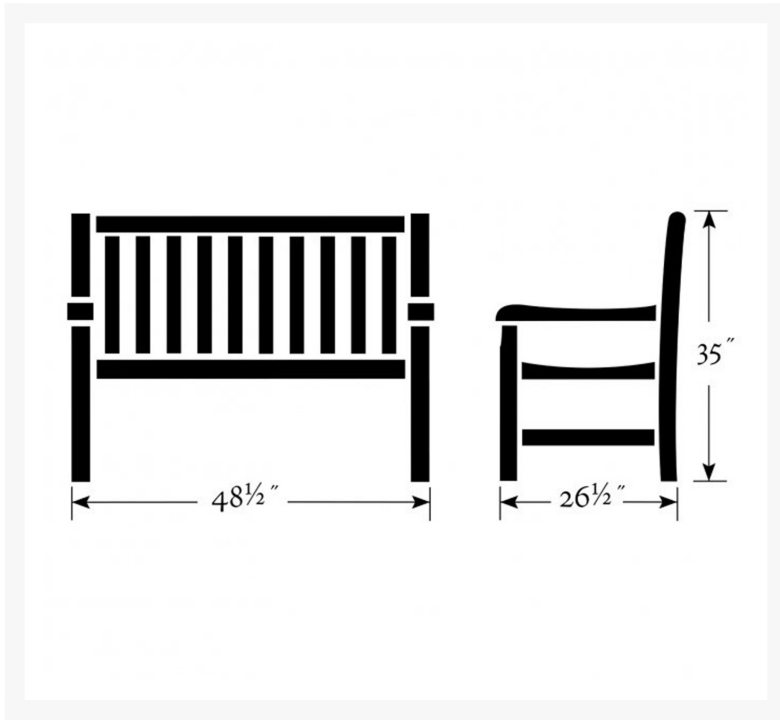

Short Description

DISC 4' Classic Bench CD48 by Oxford Garden

Description

The 4' Classic Bench (CD48) by Oxford Garden. Beautifully designed for long lasting comfortable seating, this 4' bench matches the 5' Classic bench and Classic Chairs.

Includes

- One (1) 4' Classic Bench

Dimensions

- 48.50"W x 26.50"D x 35"H (67 lbs)

Features

- Ships via Small Parcel (knockedDown)
- Some Assembly Required
- Mortise & Tenon Construction
- Stainless Steel Hardware