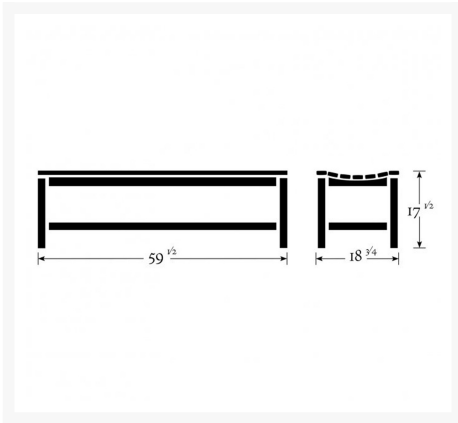

Product Images

Short Description

DISC 5' Backless Bench BB60 by Oxford Garden

Description

The 5' Backless Bench (BB60) by Oxford Garden. Enjoy your favorite view from any direction with this versatile 5 foot backless bench. The contoured seat provides amazing comfort. Easy to assemble with solid wood mortise and tenon joinery.

Includes

- One (1) 5' Backless Bench

Dimensions

- 59.50"W x 18.75"D x 17.50"H (64 lbs)

Features

- Ships via Small Parcel (knockedDown)
- Some Assembly Required
- Mortise & Tenon Construction
- Stainless Steel Hardware