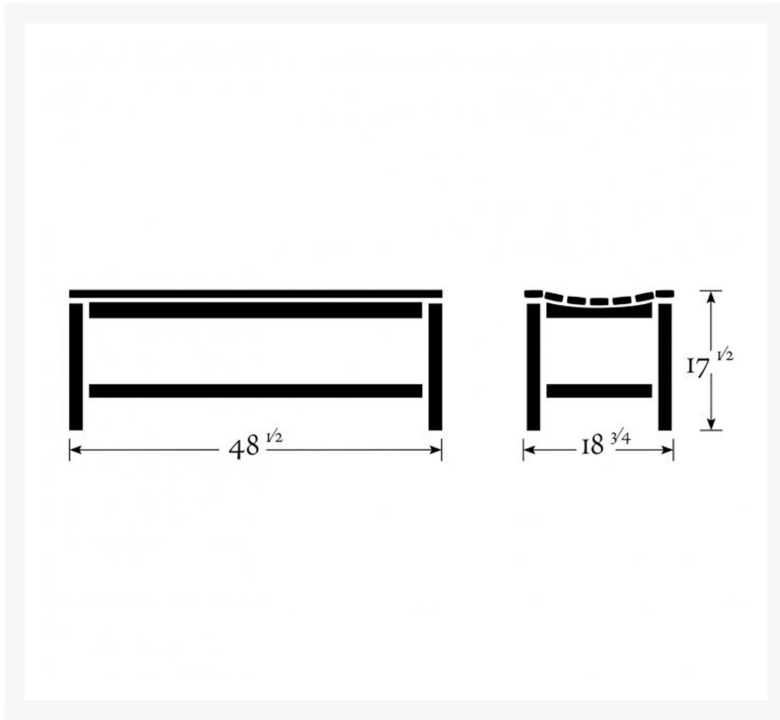

Short Description

DISC Oxford 4' Backless Bench BB48 by Oxford Garden

Description

The Oxford 4' Backless Bench (BB48) by Oxford Garden. The Oxford Backless Bench is classically designed with a contour seat for comfort. Handcrafted of shorea hard wood using mortise and tenon joinery, this bench is the best choice for enjoying the view from any direction. The four foot backless bench is specifically designed to be used as a double seat in conjunction with our two foot or five foot backless benches and our Hampton tables. This combination of seating creates a casual yet elegant dining setting.

Includes

- One (1) 4' Backless Bench

Dimensions

- 48.50"W x 18.75"D x 17.50"H (44 lbs)

Features

- Ships via Small Parcel (knockedDown)
- Some Assembly Required
- Mortise & Tenon Construction
- Stainless Steel Hardware