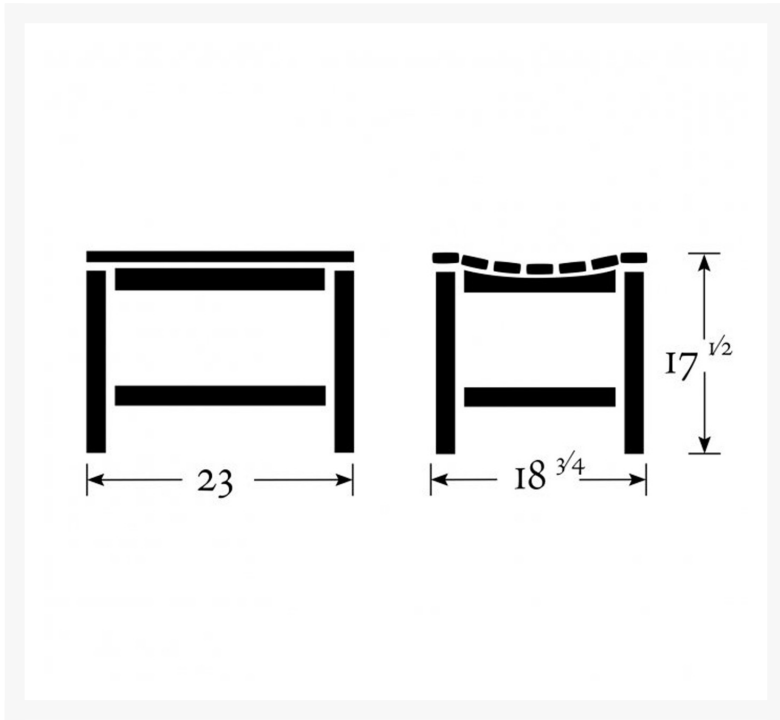

Product Images

Short Description

DISC 2' Backless Bench BB24 by Oxford Garden

Description

The 2' Backless Bench (BB24) by Oxford Garden. The Oxford Backless Bench is classically designed with a contour seat for comfort. Handcrafted of shorea hard wood using mortise and tenon joinery, this bench is the best choice for enjoying the view from any direction. The two foot backless bench is specifically designed to be used as a single seat in conjunction with our four foot or five foot backless benches and our Hampton tables. This combination of seating creates a casual yet elegant dining setting.

Includes

- One (1) 2' Backless Bench

Dimensions

- 23"W x 18.75"D x 17.50"H (25 lbs)

Features

- Ships via Small Parcel (knockedDown)
- Some Assembly Required
- Mortise & Tenon Construction
- Stainless Steel Hardware