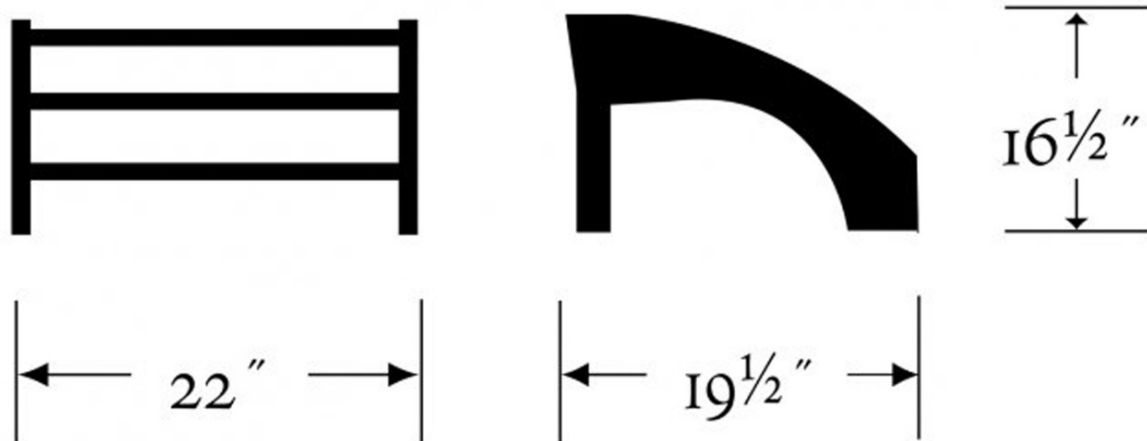

Product Images

Short Description

DISC Oxford Adirondack Foot Stool ADFS by Oxford Garden

Description

The Oxford Adirondack Foot Stool (ADFS) by Oxford Garden. The perfect addition to our Adirondack Chair. This foot stool has been designed to complement our Adirondack Chair by using the same shapes and dimensions. It not only looks great, it feels great too! This foot stool is made of shorea, a teak family wood that is more dense and heavy than teak. Shorea requires no finishing and will not rot when left outdoors where rain and sun will damage other lesser quality woods. Left untreated, shorea will weather to a soft warm shade of gray similar to the weathering of teak. Sturdy construction using high quality joinery that will

last for many years. Original color can be maintained by applying a seasonal coat of teak oil.

Includes

- One (1) Adirondack Footstool

Dimensions

- 22"W x 19.50"L x 16.50"H (21 lbs)

Features

- Ships via Small Parcel (knockedDown)
- Some Assembly Required
- Mortise & Tenon Construction
- Stainless Steel Hardware