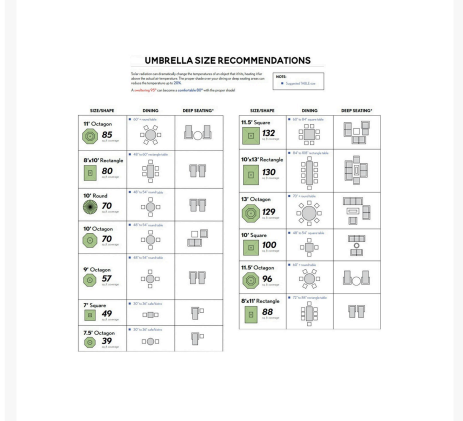

Product Images

Wind Scale Guide
2023 Styles

Style	Wind Speed MPH / Km/h	Wind Rating*	Description	U.S. Wind Warning	Canada Wind Warning	Flag Warning
Libra	24-30 / 39-49	6	Strong Breeze	Wind Advisory	Strong Wind	🚩
Atlas	38-46 / 62-74	8	Gale	High Wind Advisory	Very Strong Wind	🚩🚩
Astral	64-72 / 103-117	11	Violent Storm	Hurricane Force Wind	Hurricane Force Wind	🚩🚩🚩
Solaris	31-38 / 50-61	7	Near Gale	Wind Advisory	Strong Wind	🚩
Polaris	31-38 / 50-61	7	Near Gale	Wind Advisory	Strong Wind	🚩
Orion	31-38 / 50-61	7	Near Gale	Wind Advisory	Strong Wind	🚩

Dimension

- Open Umbrella Width: 8'2"
- Overall Umbrella Height: 7'8"
- Coverage: 52 sq. ft.
- Weight: 50 lbs.
- Mast Diameter: 1.575"
- Mast Wall Thickness: 0.079"
- Number of Ribs: 8

Features

- Push-up and automatic locking system enables quick, easy setup
- High performance hub and fittings designed to last
- Engineered to handle light wind conditions
- Powder coated aluminum frame is sleek, durable and corrosion resistant
- Single wind vent serves dual purpose of venting heat and providing stability against wind
- Available in Sunbrella, O'bravia, Outdura and Docril fabrics, which are distinctive, fade resistant and easy to clean
- Simply hose off to clean and store in protective cover away from elements to extend lifespan
- Compatible with both free standing bases and concrete/in-ground mounting kits