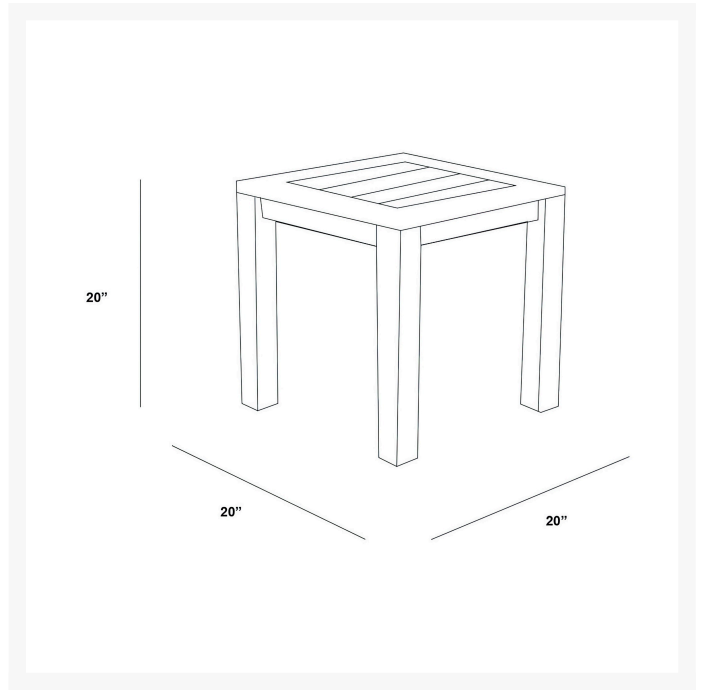

Product Images

Short Description

Classic Teak Square End Table HL-CLSC-TK-ET by Harmonia Living

Description

The Classic Teak Square End Table (HL-CLSC-TK-ET) by Harmonia Living features a gorgeous natural appeal that will make a statement in your outdoor space. Its slatted table top with sleek and sturdy legs will fit perfectly in any environment, from traditional to modern-day. Constructed with sustainably harvested, Grade A teak wood, this piece is naturally resistant to moisture, rotting, and pests and perfectly suited for various climates and environments. Harmonia Living can be tailored to both Residential and Commercial settings and is committed to delivering exceptional furnishings to your outdoor space.

Includes

- One (1) Classic Teak Square End Table HL-CLSC-TK-ET

Dimensions

- 20"W x 20"D x 20"H (23 lbs.)
- Frame Height: 20"
- Under Table Height: 16.5

Features

- Made from sustainable certified V legal, Grade A teak is harvested responsibly. Grade A teak is from mature trees that features grain that is more even, and color that is more consistent than lesser grades of teak.
- Teak is dense hardwood that is naturally oily which offers benefits over other natural woods including resistance to light, heat, moisture and pest damage.