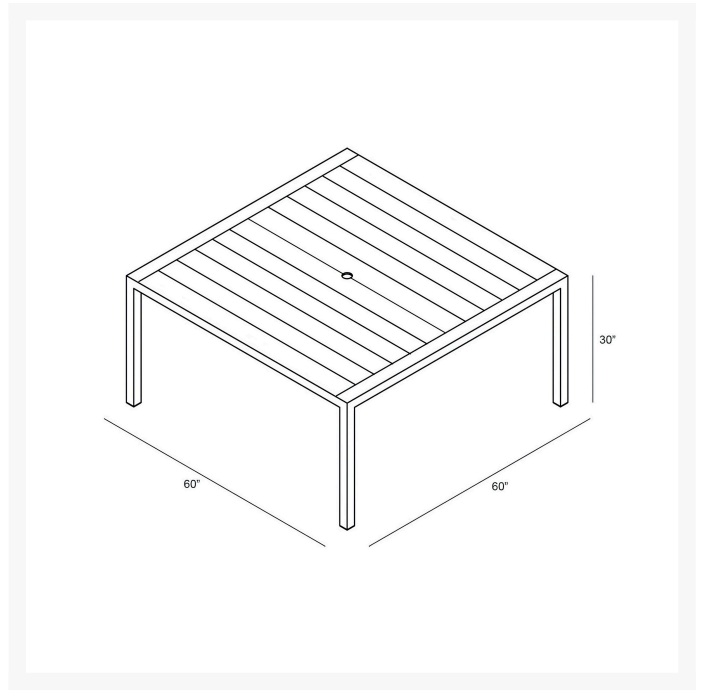

Product Images

Short Description

Classic Teak 8-Seat Square Dining Table HL-CLSC-TK-8SQDT by Harmonia Living

Description

The Classic Teak 8-Seat Square Dining Table (HL-CLSC-TK-8SQDT) by Harmonia Living features a gorgeous natural appeal that will make a statement in your outdoor space. Its slatted table top with sleek and sturdy legs will fit perfectly in any environment, from traditional to modern-day. This table was constructed with sustainably harvested, Grade A teak wood and is naturally resistant to moisture, rotting, and pests and perfectly suited for various climates and environments. Harmonia Living can be tailored to both Residential and Commercial settings and is committed to delivering exceptional furnishings to your outdoor space.

Includes

- One (1) Classic Teak 8-Seat Square Dining Table HL-CLSC-TK-8SQDT

Dimensions

- 60"W x 60"D x 30"H (125 lbs.)
- Frame Height: 30"
- Under Table Height: 26.75"

Features

- Made from sustainable certified V legal, Grade A teak is harvested responsibly. Grade A teak is from mature trees that features grain that is more even, and color that is more consistent than lesser grades of teak.
- Teak is dense hardwood that is naturally oily which offers benefits over other natural woods including resistance to light, heat, moisture and pest damage.