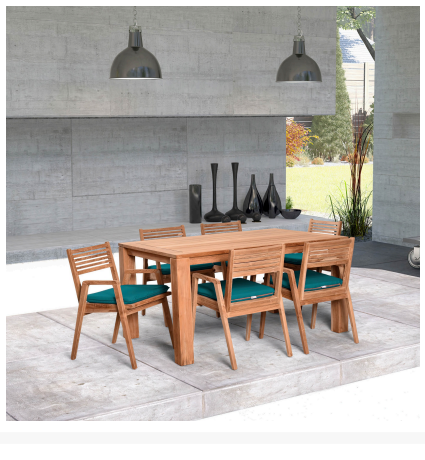

Product Images

Short Description

Link 7 Piece Dining Set HL-LINK-TK-7DS by Harmonia Living

Description

With its clean and simplistic design, the Link 7 Piece Dining Set (HL-LINK-TK-7DS) by Harmonia Living boasts attractive, modern lines and durable construction that is welcome in any decor, indoors or out. Tailored and manicured in all the right places the Link dining chair has a unique modern style while maintaining traditional sensibilities. Constructed with sustainably harvested, Grade A teak wood, this piece is naturally resistant to moisture, rotting, and pests and perfectly suited for various climates and environments. Optional cushions are made in the USA with quick-drying, Dacron and UV-treated, marine-grade PremoBond thread to create a supportive, yet comfortable seat that is meant to last throughout the seasons. All cushions are constructed from Sunbrella, Outdura, and Revolution performance fabrics, which carry a 5-year fade warranty. Known for its Quick-Ship Program, Harmonia Living offers 9 popular Sunbrella fabric options which are fade resistant, easy to clean, and ready to ship within days of placing an order! The Classic Teak table with sleek and sturdy legs will fit perfectly in any environment, from traditional to modern-day. Harmonia Living can be tailored to both Residential and Commercial settings and is committed to delivering exceptional furnishings to your outdoor space.

Includes

- Six (6) Link Dining Arm Chairs HL-LINK-TK-DAC
- One (1) Classic Teak 6-Seater Rectangular Dining Table HL-CLSC-TK-6RCDT
- Six (6) Optional Seat Cushions HL-CUSH-SYLV-DAC

Dimensions

- Classic 6-Seater Rectangular Dining Table: 60"W x 39"D x 30"H (90 lbs.)
 - Frame Height: 30
 - Under Table Height: 26.75
- Link Dining Arm Chair: 22"W x 21.75"D x 31.75"H (20 lbs.)
 - Frame Height: 31.75
 - Seat Height (No Cushion): 18
 - Seat Height (With Cushion): 20.25
 - Back Height: 11.5
 - Arm Height: 24.5