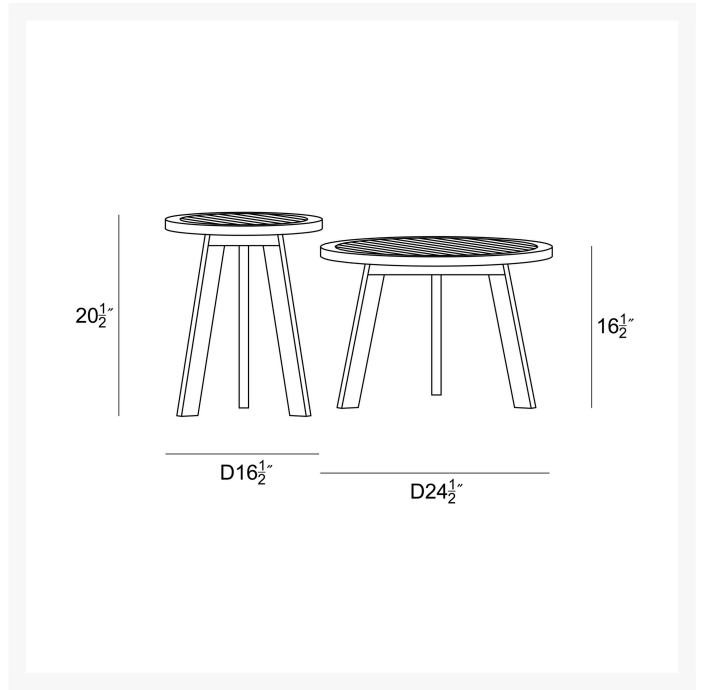

Product Images

Short Description

Link 2 Piece End Tables Set HL-LINK-TK-2ETS by Harmonia Living

Description

With its clean and simplistic design, the Link 2 Piece End Tables Set (HL-LINK-TK-2ETS) by Harmonia Living is the perfect accompaniment to your outdoor seating arrangement. Handmade from sustainably sourced Teak, these tables are constructed to not only bring a modern European-inspired flair to your home, but they are also made to last. Harmonia Living can be tailored to both Residential and Commercial settings and is committed to delivering exceptional furnishings to your outdoor space.

Includes

- One (1) Link Small End Table
- One (1) Link Large End Table

Dimensions

- Link Large End Table: 24.5"W x 24.5"D x 16.5H
 - Link Small End Table: 16.5"W x 16.5"D x 20.5H

Features

- Made from sustainable certified V legal, Grade A teak is harvested responsibly. Grade A teak is from mature trees that features grain that is more even, and color that is more consistent than lesser grades of teak.
- Teak is dense hardwood that is naturally oily which offers benefits over other natural woods including resistance to light, heat, moisture and pest damage.
- New teak wood furniture will have a warm golden hue that patinas to a silvery grey over time. Letting