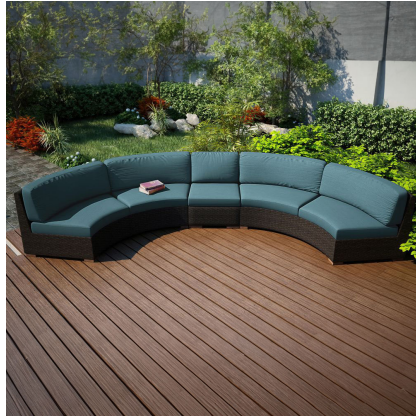

## Short Description

---

Arden 3 Pc. Extended Curved Sectional Set HL-ARD-CH-3MCSEC by Harmonia Living

## Description

---

Create the perfect outdoor gathering hotspot with the Arden 3 Pc. Extended Curved Sectional Set (HL-ARD-CH-3MCSEC) by Harmonia Living. Arden will bring a cozy, rustic appeal to modern outdoor setting. Its fully-welded aluminum frames are treated with a powder-coated finish to ensure lasting performance across the seasons while the wicker is hand-woven from High-Density Polyethylene (HDPE) that is resistant to cracking. Made for lasting durability, color is infused into the HDPE wicker to prevent fading and finished in a beautifully textured Chestnut color to give it a natural look and feel. The cushions are made in the USA with quick-drying, Dacron and UV-treated, marine-grade PremoBond thread to create a supportive, yet comfortable seat that is meant to last throughout the seasons. All cushions are constructed from Sunbrella, Outdura, and Revolution performance fabrics, which carry a 5-year fade warranty. Known for its Quick-Ship Program, Harmonia Living offers 9 popular Sunbrella fabric options which are fade resistant, easy to clean, and ready to ship within days of placing an order! Harmonia Living can be tailored to both Residential and Commercial settings and is committed to delivering exceptional furnishings to your outdoor space.