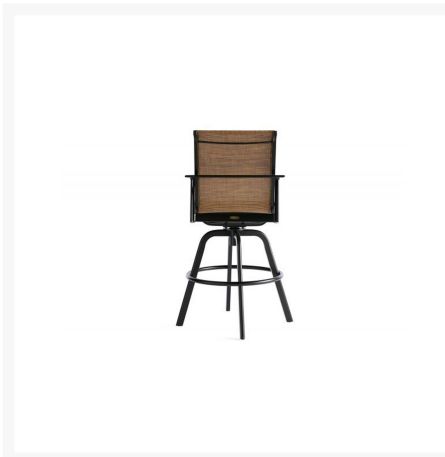

## Short Description

Dakota Sling Swivel Bar Stool MS-002

## Description

---

Relax, soak up the sun, and enjoy the afternoon with the Dakota Sling Swivel Bar Stool (MS-002) by Mallin Casual Furniture. This collection is all about contemporary style and luxurious comfort. Its gentle slopes and distinct frame design give it a unique visual appeal, while sturdy, all-weather construction ensures lasting performance across the seasons. A durable aluminum frame and quick-drying sling fabric are made to endure in any outdoor setting, rain or shine.

### Includes

- One (1) Dakota Sling Swivel Bar Stool MS-002

### Dimensions

- 24"W x 27"D x 46.5"H
- Seat Height (No Cushion): 30"
- Arm Height: 36.5"
- Weight: 29 lbs.