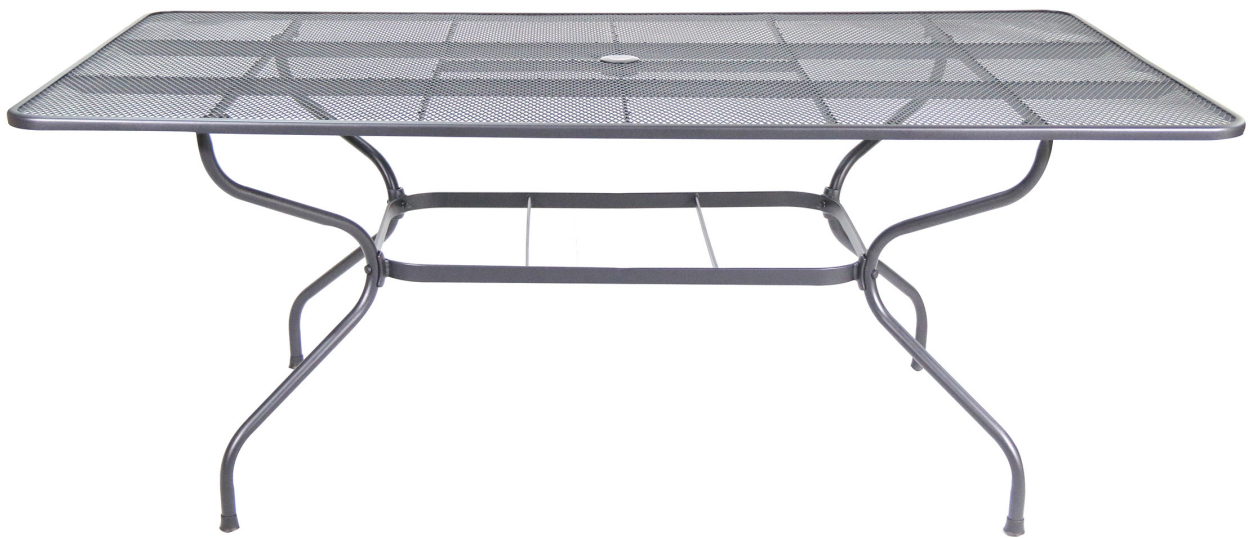

Product Images

Short Description

The Steel Mesh Rectangle Table (S654275-01-MHBN) by Portica.

Description

The Steel Mesh Rectangle Table (S654275-01-MHBN) by Portica.

Includes

- One (1) Steel Mesh Rectangle Table

Dimensions

- 75" x 42" x 29"

Features

- Made for Outdoors
- Aluminum Frame with Powder Coat Finish
- Durable Construction
- Frame: 15 Year Warranty
- Finish: 5 Year Warranty
- Available Finishes
 - Black (S654275-01-MHBN)
 - Graphite (S654275-01-MHGN)

About The Manufacturer

With over 50 years of experience, Portica was founded by industry veterans who are experts in manufacturing quality outdoor furniture. They offer attractive options with a variety of finishes, wickers, and cushion color options. The variety of styles offers something for everyone, whether it is traditional, contemporary, or modern. All of their pieces are as functional as they are beautiful, complemented with top-of-the-line Sunbrella fabrics. Thanks to Portica's impressive warranty, customers can rest assured that their new outdoor furniture will keep looking great for many years to come.

Additional Information

SKU	S654275-01-MHBN
Ships Out Estimate	2- 4 weeks
Residential Warranty	Frame : 15 Year Finish: 5 Year

Steel Mesh Rectangle Table S654275-01-MHBN

was

\$543.00 Special

Price

\$362.00