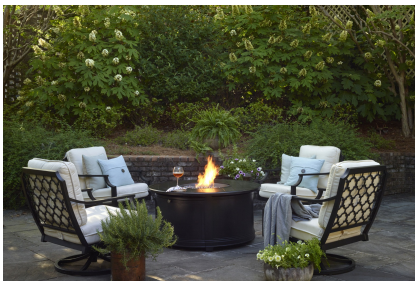

## Short Description

---

The Seville Swivel Lounge Chair (18008495) by Portica.