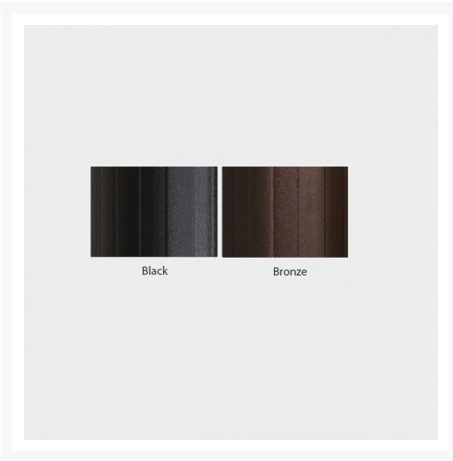

UMBRELLA SIZE RECOMMENDATIONS

These recommendations are based on the following assumptions: 1. The umbrella is used in a residential setting. 2. The umbrella is used in a shaded area. 3. The umbrella is used in a well-ventilated area. 4. The umbrella is used in a well-maintained area. 5. The umbrella is used in a well-kept area.

SIZE	SHADE	DEEP SEATING	SIZE	SHADE	DEEP SEATING
8' Octagon	85	4	11' Square	132	4
8' x 10' Rectangle	80	4	10' x 12' Rectangle	130	4
10' Round	70	4	12' Octagon	129	4
10' Octagon	70	4	10' Square	100	4
9' Octagon	57	4	11' Square	96	4
7' Square	49	4	8' x 10' Rectangle	88	4
8' Octagon	39	4