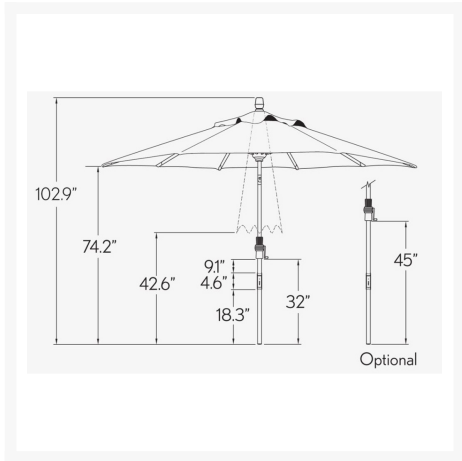

UMBRELLA SIZE RECOMMENDATIONS

These recommendations are based on the following assumptions: 1. The umbrella is used in a residential setting. 2. The umbrella is used in a shaded area. 3. The umbrella is used in a well-ventilated area. 4. The umbrella is used in a well-maintained area. 5. The umbrella is used in a well-kept area.

SIZE	SHADE	DEEP SEATING	SIZE	SHADE	DEEP SEATING
8' Octagon	85	4	11' Square	132	4
8' x 10' Rectangle	80	4	10' x 12' Rectangle	130	4
10' Round	70	4	12' Octagon	129	4
10' Octagon	70	4	10' Square	100	4
9' Octagon	57	4	11' Square	96	4
7' Square	49	4	8' x 10' Rectangle	88	4
8' Octagon	39	4