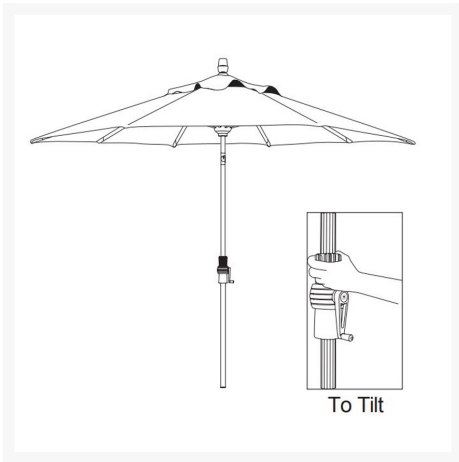

UMBRELLA SIZE RECOMMENDATIONS

These recommendations are based on the following assumptions: 1. The umbrella is used in a residential setting. 2. The umbrella is used in a shaded area. 3. The umbrella is used in a well-ventilated area. 4. The umbrella is used in a well-maintained area. 5. The umbrella is used in a well-kept area.

SIZE	SHADE	DEEP SEATING	SIZE	SHADE	DEEP SEATING
8' Octagon	85	4	11' Square	132	4
8' x 10' Rectangle	80	4	10' x 12' Rectangle	130	4
10' Round	70	4	12' Octagon	129	4
10' Octagon	70	4	10' Square	100	4
9' Octagon	57	4	11' Square	96	4
7' Square	49	4	8' x 10' Rectangle	88	4
8' Octagon	39	4