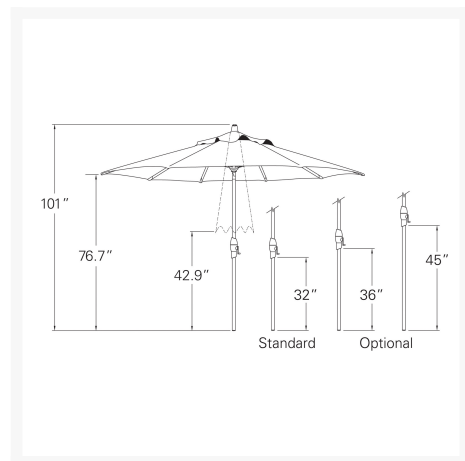

Product Images