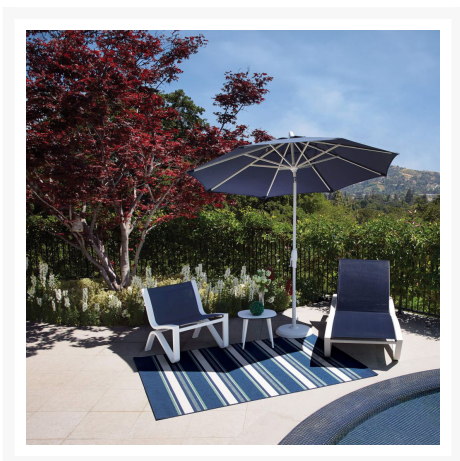

## Short Description

---

9' Octagon Custom Auto Tilt Umbrella UM810 by Treasure Garden

## Description

---

The 9' Octagon Custom Auto Tilt Umbrella (UM810) by Treasure Garden is elegant, durable and easy to use, bringing the perfect amount of shade and style to your patio. This umbrella's simple, lightweight design makes setup easy. Simply crank to open and tilt!

This sunshade is available in 4 sleek, rust-proof finishes and a variety of top quality, fade resistant fabrics.

Whether you're looking to go bold, relax or bring a fresh new look to your patio, this umbrella is adaptable to any and all of your outdoor needs. If you can't find the fabric you're looking for, give us a call at 1-888-947-4449 for more options!

#### Features

- Convenient crank system for quick and easy opening
- Auto tilt feature is perfect for blocking the sun at its peak
- Wind vents serve dual purpose of venting heat and providing stability against wind
- 100% Kevlar mesh lift cord gives umbrella additional strength and durability
- Available in Sunbrella, O'bravia, Outdura and Docril fabrics, which are distinctive, fade resistant and easy to clean
- Simply hose off to clean and store in protective cover away from elements to extend lifespan
- Includes 32" bottom pole, but you can add 36" (best for counters) or 45" (ideal for bars) for more height