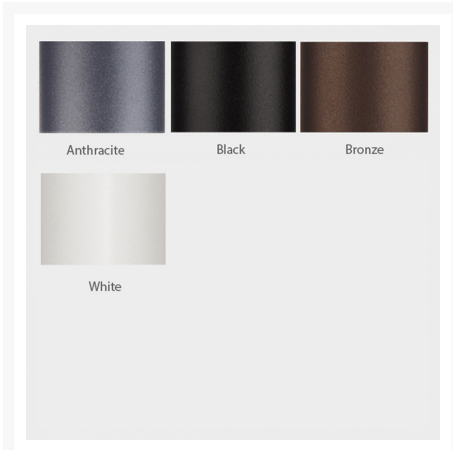

Short Description

9' Octagon Custom Auto Tilt Umbrella UM810 by Treasure Garden

Description

The 9' Octagon Custom Auto Tilt Umbrella (UM810) by Treasure Garden is elegant, durable and easy to use, bringing the perfect amount of shade and style to your patio. This umbrella's simple, lightweight design makes setup easy. Simply crank to open and tilt!

This sunshade is available in 4 sleek, rust-proof finishes and a variety of top quality, fade resistant fabrics.