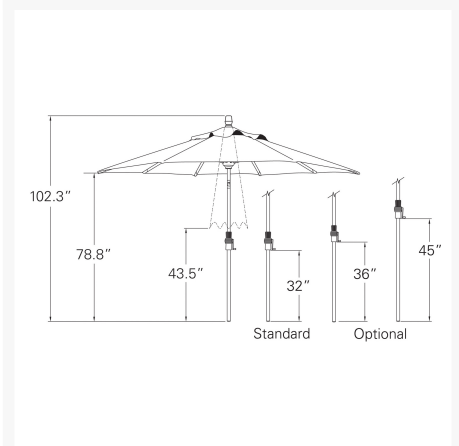

UMBRELLA SIZE RECOMMENDATIONS

Always use proper tie-down technique. Use the correct tie-down for your patio furniture. Always use proper tie-down technique. Use the correct tie-down for your patio furniture. Always use proper tie-down technique. Use the correct tie-down for your patio furniture.

TABLE SIZE	SHADE	DEEP SEATING	TABLE SIZE	SHADE	DEEP SEATING
8' Octagon	85	85	12' Square	132	132
8'x10' Rectangle	80	80	10'x12' Rectangle	130	130
10' Round	70	70	12' Octagon	129	129
10' Octagon	70	70	10' Square	100	100
8' Octagon	57	57	8' Square	96	96
7' Square	49	49	6'x8' Rectangle	88	88
6' Octagon	39	39			

Short Description

9' Octagon Custom Collar Tilt Umbrella UM800 by Treasure Garden

Description

The 9' Octagon Custom Collar Tilt Umbrella (UM800) by Treasure Garden is elegant, durable and easy to use, bringing the perfect amount of shade and style to your patio. This parasol features an easy-to-use crank lift and a twist to tilt system, which means you'll spend less time setting up and more time relaxing in the shade.