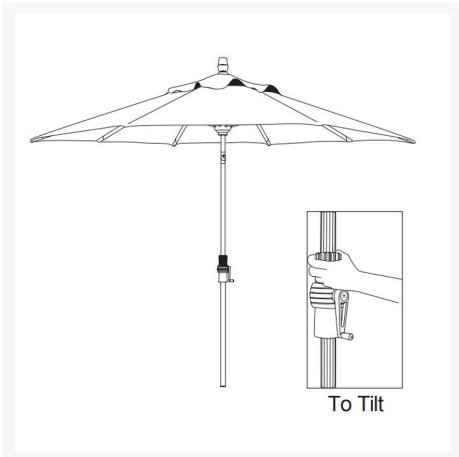

## Product Images

---

**UMBRELLA SIZE RECOMMENDATIONS**

Always use proper tie-down technique. Use the correct tie-down for your patio furniture. Always use proper tie-down technique. Use the correct tie-down for your patio furniture. Always use proper tie-down technique. Use the correct tie-down for your patio furniture.

## Description

The 9' Octagon Custom Collar Tilt Umbrella (UM800) by Treasure Garden is elegant, durable and easy to use, bringing the perfect amount of shade and style to your patio. This parasol features an easy-to-use crank lift and a twist to tilt system, which means you'll spend less time setting up and more time relaxing in the shade.

#### Dimension

- Canopy Size: 9'
- Overall Height: 102.3"
- Coverage: 57 sq. ft.
- Number of Ribs: 8
- Pole Diameter: 1.5"
- Weight: 20 lbs.

#### Features

- Convenient crank system for quick and easy opening
- Block the sun during the hottest parts of the day with the collar tilt
- Wind vents serve dual purpose of venting heat and providing stability against wind
- Available in Sunbrella, O'bravia, Outdura and Docril fabrics, which are distinctive, fade resistant and easy to clean
- Simply hose off to clean and store in protective cover away from elements to extend lifespan
- Includes 32" bottom pole, but you can add 36" (best for counters) or 45" (ideal for bars) for more height