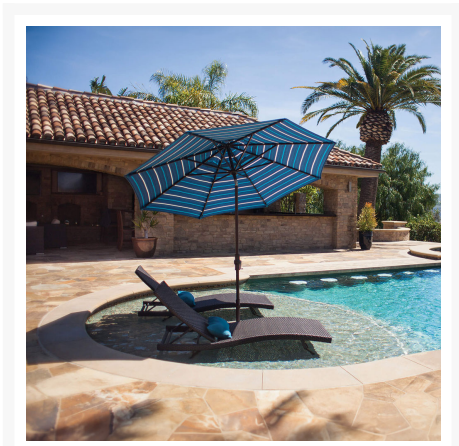

UMBRELLA SIZE RECOMMENDATIONS

Always use proper tie-down technique. Use the correct tie-down for your patio furniture. Always use proper tie-down technique. Use the correct tie-down for your patio furniture. Always use proper tie-down technique. Use the correct tie-down for your patio furniture.

TABLE SIZE	SHADE	DEEP SEATING	TABLE SIZE	SHADE	DEEP SEATING
8' Octagon	85	85	12' Square	132	132
8'x10' Rectangle	80	80	10'x12' Rectangle	130	130
10' Round	70	70	12' Octagon	129	129
10' Octagon	70	70	10' Square	100	100
8' Octagon	57	57	8' Square	96	96
7' Square	49	49	6'x8' Rectangle	88	88
6' Octagon	39	39			

Short Description

9' Octagon Custom Collar Tilt Umbrella UM800 by Treasure Garden

Description

The 9' Octagon Custom Collar Tilt Umbrella (UM800) by Treasure Garden is elegant, durable and easy to use, bringing the perfect amount of shade and style to your patio. This parasol features an easy-to-use crank lift and a twist to tilt system, which means you'll spend less time setting up and more time relaxing in the shade.