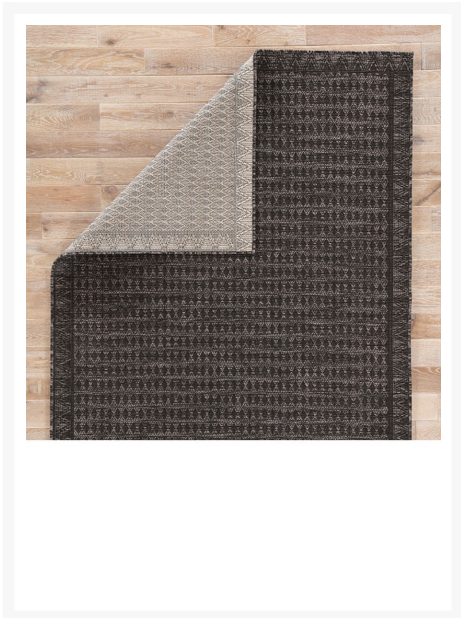

## Short Description

---

The Decora by Nikki Chu Melon Geometric Outdoor Area Rug (DNC11) by Jaipur Living Bold and graphic, the Decora Melon area rug by Nikki Chu offers compelling geometric appeal to indoor and outdoor spaces

## Description

---

The Decora by Nikki Chu Melon Geometric Outdoor Area Rug (DNC11) by Jaipur Living. Bold and graphic, the Decora Melon area rug by Nikki Chu offers compelling geometric appeal to indoor and outdoor spaces. A dynamic diamond pattern and angular border combine to create a striking modern design on this polyester layer. The light gray shapes create a subtle heathered effect on the black backdrop for a touch of dimension.

#### Available Sizes

- 5'3" x 7'6"
- 7'11" x 10'

#### Features

- Color: Pewter/Jet Black
- Water Resistant
- Stain Resistant
- Fade Resistant
- Weather Resistant
- Power-Loomed Performance: flat-weave construction and stain-resistant fiber maximize this rug's indoor or outdoor use
- Weather-Resistant Durability: made of 100% polyester to maximize durability in high-traffic and outdoor areas
- Flat Finish: flat-woven construction preforms as durable, low-tread foundation
- Easy Care: this rug is easy to clean and is weather-resistant; vacuum regularly for indoor use
- Rug Pad Recommended: allow maximum air flow and additional cushioning with an outdoor rug pad
- Pantone TPX Colors:Pewter (18-5203), Jet Black (19-0303)