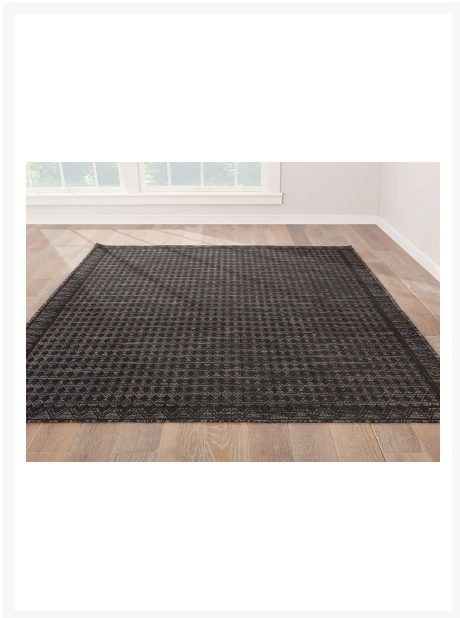

## Short Description

---

The Decora by Nikki Chu Melon Geometric Outdoor Area Rug (DNC11) by Jaipur Living Bold and graphic, the Decora Melon area rug by Nikki Chu offers compelling geometric appeal to indoor and outdoor spaces

## Description

---

The Decora by Nikki Chu Melon Geometric Outdoor Area Rug (DNC11) by Jaipur Living. Bold and graphic, the Decora Melon area rug by Nikki Chu offers compelling geometric appeal to indoor and outdoor spaces. A dynamic diamond pattern and angular border combine to create a striking modern design on this polyester layer. The light gray shapes create a subtle heathered effect on the black backdrop for a touch of dimension.

#### Available Sizes

- 5'3" x 7'6"
- 7'11" x 10'

#### Features

- Color: Pewter/Jet Black
- Water Resistant
- Stain Resistant
- Fade Resistant
- Weather Resistant
- Power-Loomed Performance: flat-weave construction and stain-resistant fiber maximize this rug's indoor or outdoor use
- Weather-Resistant Durability: made of 100% polyester to maximize durability in high-traffic and outdoor areas
- Flat Finish: flat-woven construction preforms as durable, low-tread foundation
- Easy Care: this rug is easy to clean and is weather-resistant; vacuum regularly for indoor use
- Rug Pad Recommended: allow maximum air flow and additional cushioning with an outdoor rug pad
- Pantone TPX Colors:Pewter (18-5203), Jet Black (19-0303)