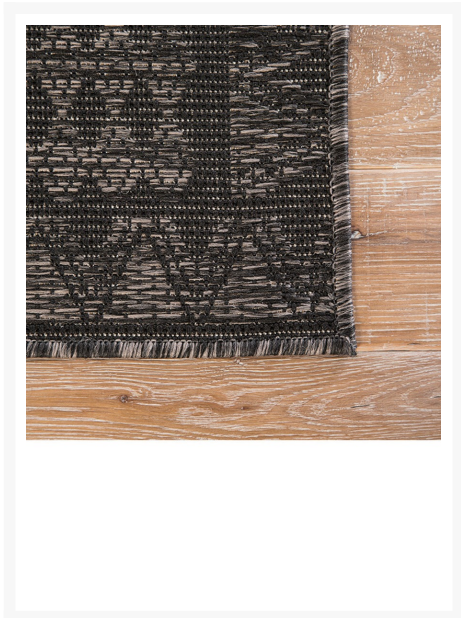

## Short Description

---

The Decora by Nikki Chu Melon Geometric Outdoor Area Rug (DNC11) by Jaipur Living Bold and graphic, the Decora Melon area rug by Nikki Chu offers compelling geometric appeal to indoor and outdoor spaces

## Description

---

The Decora by Nikki Chu Melon Geometric Outdoor Area Rug (DNC11) by Jaipur Living. Bold and graphic, the Decora Melon area rug by Nikki Chu offers compelling geometric appeal to indoor and outdoor spaces. A dynamic diamond pattern and angular border combine to create a striking modern design on this polyester layer. The light gray shapes create a subtle heathered effect on the black backdrop for a touch of dimension.

#### Available Sizes

- 5'3" x 7'6"
- 7'11" x 10'

#### Features

- Color: Pewter/Jet Black
- Water Resistant
- Stain Resistant
- Fade Resistant
- Weather Resistant
- Power-Loomed Performance: flat-weave construction and stain-resistant fiber maximize this rug's indoor or outdoor use
- Weather-Resistant Durability: made of 100% polyester to maximize durability in high-traffic and outdoor areas
- Flat Finish: flat-woven construction preforms as durable, low-tread foundation
- Easy Care: this rug is easy to clean and is weather-resistant; vacuum regularly for indoor use
- Rug Pad Recommended: allow maximum air flow and additional cushioning with an outdoor rug pad
- Pantone TPX Colors:Pewter (18-5203), Jet Black (19-0303)