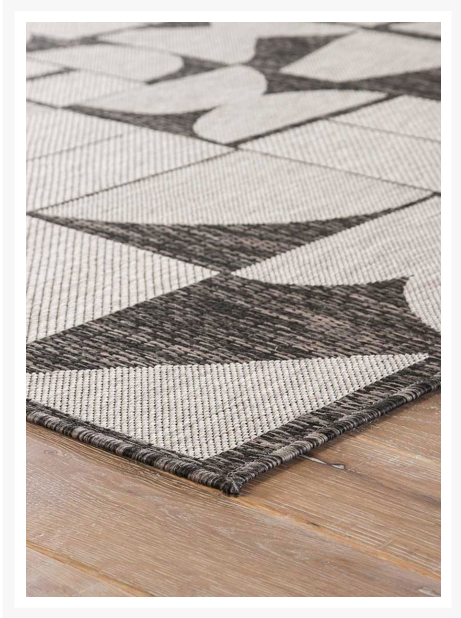

Product Images

Short Description

The Decora by Nikki Chu Melon Geometric Outdoor Area Rug (DNC10) by Jaipur Living Bold and graphic, the Decora Melon area rug by Nikki Chu offers compelling geometric appeal to indoor and outdoor spaces

Description

The Decora by Nikki Chu Melon Geometric Outdoor Area Rug (DNC10) by Jaipur Living. Bold and graphic, the Decora Melon area rug by Nikki Chu offers compelling geometric appeal to indoor and outdoor spaces. A dynamic diamond pattern and angular border combine to create a striking modern design on this polyester layer. The black shapes pop on the light gray backdrop for a chic dose of contrast.

Includes

- One (1) Decora by Nikki Chu Melon Geometric Outdoor Area Rug

Available Sizes

- 5'3" x 7'6"
- 7'11" x 10'

Features

- Color: Pewter/Moonstruck
- Water Resistant
- Stain Resistant
- Fade Resistant
- Weather Resistant
- Power-Loomed Performance: flat-weave construction and stain-resistant fiber maximize this rug's indoor or outdoor use
- Weather-Resistant Durability: made of 100% polyester to maximize durability in high-traffic and outdoor areas
- Flat Finish: flat-woven construction preforms as durable, low-tread foundation
- Easy Care: this rug is easy to clean and is weather-resistant; vacuum regularly for indoor use
- Rug Pad Recommended: allow maximum air flow and additional cushioning with an outdoor rug pad
- Pantone TPX Colors: Moonstruck (14-4500), Jet Black (19-0303)