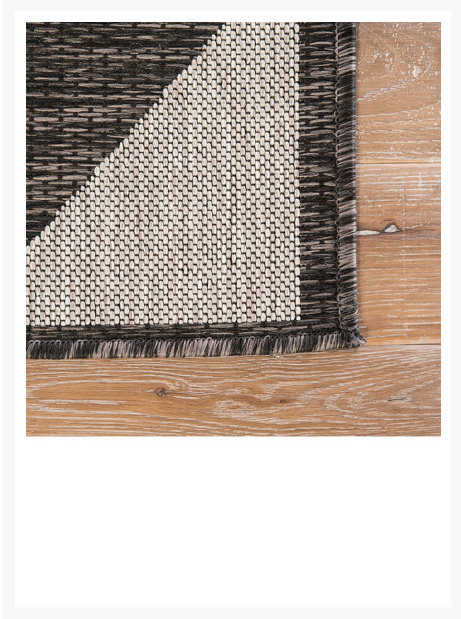

Product Images

Short Description

The Decora by Nikki Chu Melon Geometric Outdoor Area Rug (DNC10) by Jaipur Living Bold and graphic, the Decora Melon area rug by Nikki Chu offers compelling geometric appeal to indoor and outdoor spaces

Description

The Decora by Nikki Chu Melon Geometric Outdoor Area Rug (DNC10) by Jaipur Living. Bold and graphic, the Decora Melon area rug by Nikki Chu offers compelling geometric appeal to indoor and outdoor spaces. A dynamic diamond pattern and angular border combine to create a striking modern design on this polyester layer. The black shapes pop on the light gray backdrop for a chic dose of contrast.

Includes

- One (1) Decora by Nikki Chu Melon Geometric Outdoor Area Rug

Available Sizes

- 5'3" x 7'6"
- 7'11" x 10'

Features

- Color: Pewter/Moonstruck
- Water Resistant
- Stain Resistant
- Fade Resistant
- Weather Resistant
- Power-Loomed Performance: flat-weave construction and stain-resistant fiber maximize this rug's indoor or outdoor use
- Weather-Resistant Durability: made of 100% polyester to maximize durability in high-traffic and outdoor areas
- Flat Finish: flat-woven construction preforms as durable, low-tread foundation
- Easy Care: this rug is easy to clean and is weather-resistant; vacuum regularly for indoor use
- Rug Pad Recommended: allow maximum air flow and additional cushioning with an outdoor rug pad
- Pantone TPX Colors: Moonstruck (14-4500), Jet Black (19-0303)