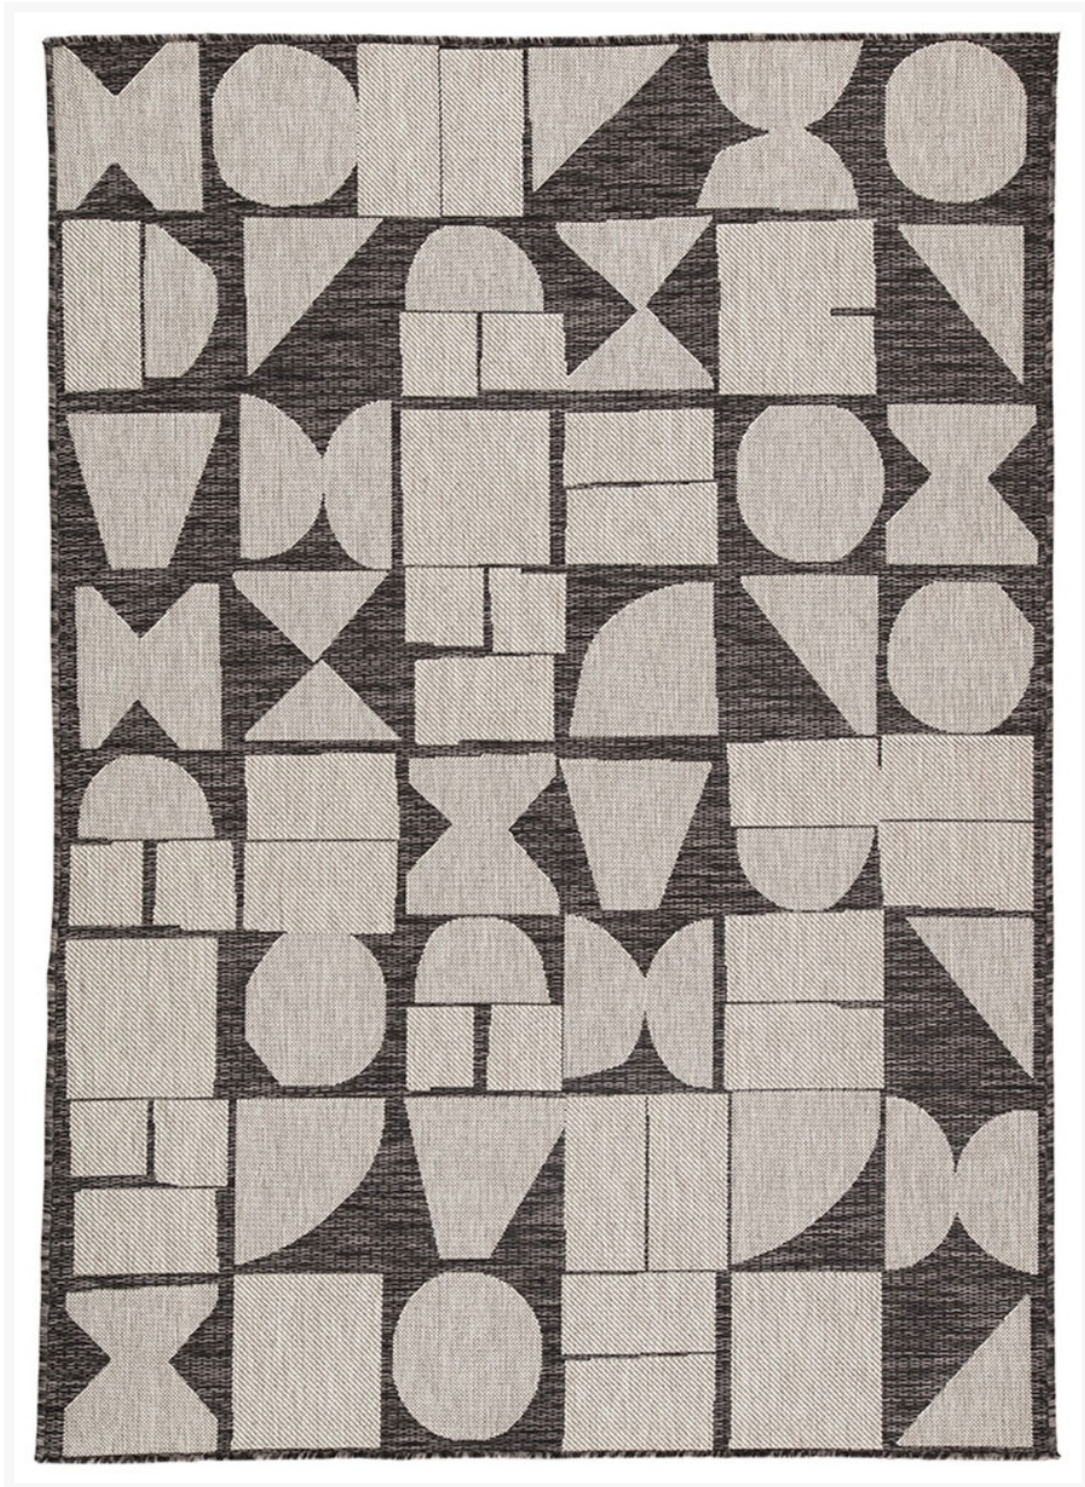

Product Images

Short Description

The Decora by Nikki Chu Melon Geometric Outdoor Area Rug (DNC10) by Jaipur Living Bold and graphic, the Decora Melon area rug by Nikki Chu offers compelling geometric appeal to indoor and outdoor spaces

Description

The Decora by Nikki Chu Melon Geometric Outdoor Area Rug (DNC10) by Jaipur Living. Bold and graphic, the Decora Melon area rug by Nikki Chu offers compelling geometric appeal to indoor and outdoor spaces. A dynamic diamond pattern and angular border combine to create a striking modern design on this polyester layer. The black shapes pop on the light gray backdrop for a chic dose of contrast.

Includes

- One (1) Decora by Nikki Chu Melon Geometric Outdoor Area Rug

Available Sizes

- 5'3" x 7'6"
- 7'11" x 10'

Features

- Color: Pewter/Moonstruck
- Water Resistant
- Stain Resistant
- Fade Resistant
- Weather Resistant
- Power-Loomed Performance: flat-weave construction and stain-resistant fiber maximize this rug's indoor or outdoor use
- Weather-Resistant Durability: made of 100% polyester to maximize durability in high-traffic and outdoor areas
- Flat Finish: flat-woven construction preforms as durable, low-tread foundation
- Easy Care: this rug is easy to clean and is weather-resistant; vacuum regularly for indoor use
- Rug Pad Recommended: allow maximum air flow and additional cushioning with an outdoor rug pad
- Pantone TPX Colors: Moonstruck (14-4500), Jet Black (19-0303)