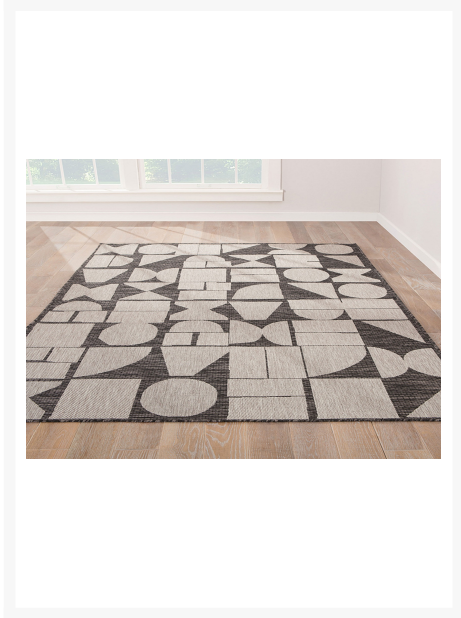

Product Images

Short Description

The Decora by Nikki Chu Melon Geometric Outdoor Area Rug (DNC10) by Jaipur Living Bold and graphic, the Decora Melon area rug by Nikki Chu offers compelling geometric appeal to indoor and outdoor spaces

Description

The Decora by Nikki Chu Melon Geometric Outdoor Area Rug (DNC10) by Jaipur Living. Bold and graphic, the Decora Melon area rug by Nikki Chu offers compelling geometric appeal to indoor and outdoor spaces. A dynamic diamond pattern and angular border combine to create a striking modern design on this polyester layer. The black shapes pop on the light gray backdrop for a chic dose of contrast.

Includes

- One (1) Decora by Nikki Chu Melon Geometric Outdoor Area Rug

Available Sizes

- 5'3" x 7'6"
- 7'11" x 10'

Features

- Color: Pewter/Moonstruck
- Water Resistant
- Stain Resistant
- Fade Resistant
- Weather Resistant
- Power-Loomed Performance: flat-weave construction and stain-resistant fiber maximize this rug's indoor or outdoor use
- Weather-Resistant Durability: made of 100% polyester to maximize durability in high-traffic and outdoor areas
- Flat Finish: flat-woven construction preforms as durable, low-tread foundation
- Easy Care: this rug is easy to clean and is weather-resistant; vacuum regularly for indoor use
- Rug Pad Recommended: allow maximum air flow and additional cushioning with an outdoor rug pad
- Pantone TPX Colors: Moonstruck (14-4500), Jet Black (19-0303)