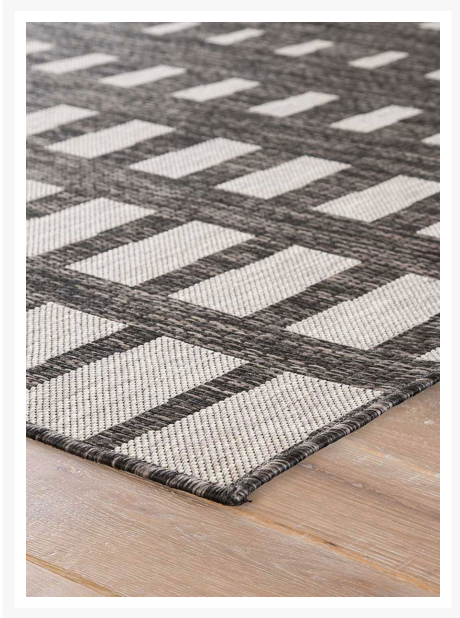

Product Images

Short Description

The Decora by Nikki Chu Vaise Geometric Outdoor Area Rug (DNC05) by Jaipur Living Bold and graphic, the Decora Vaise area rug by Nikki Chu offers compelling geometric appeal to indoor and outdoor spaces

Description

The Decora by Nikki Chu Vaise Geometric Outdoor Area Rug (DNC05) by Jaipur Living. Bold and graphic, the Decora Vaise area rug by Nikki Chu offers compelling geometric appeal to indoor and outdoor spaces. A modern block pattern adorns this polyester layer, versatile in a multi-toned gray colorway.

Includes

- One (1) Decora by Nikki Chu Vaise Geometric Outdoor Area Rug

Available Sizes

- 5'3" x 7'6"
- 7'11" x 10'

Features

- Color: Pewter/Moonstruck
- Water Resistant
- Stain Resistant
- Fade Resistant
- Weather Resistant
- Power-Loomed Performance: flat-weave construction and stain-resistant fiber maximize this rug's indoor or outdoor use
- Weather-Resistant Durability: made of 100% polyester to maximize durability in high-traffic and outdoor areas
- Flat Finish: flat-woven construction preforms as durable, low-tread foundation
- Easy Care: this rug is easy to clean and is weather-resistant; vacuum regularly for indoor use
- Rug Pad Recommended: allow maximum air flow and additional cushioning with an outdoor rug pad
- Pantone TPX Colors:Pewter (18-5203), Moonstruck (14-4500)