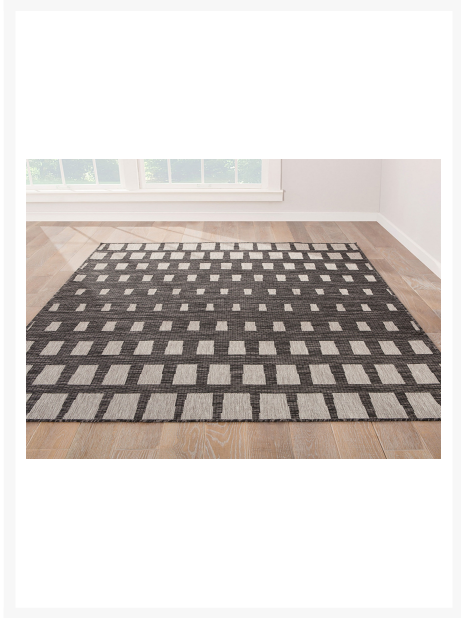

Product Images

Short Description

The Decora by Nikki Chu Vaise Geometric Outdoor Area Rug (DNC05) by Jaipur Living Bold and graphic, the Decora Vaise area rug by Nikki Chu offers compelling geometric appeal to indoor and outdoor spaces

Description

The Decora by Nikki Chu Vaise Geometric Outdoor Area Rug (DNC05) by Jaipur Living. Bold and graphic, the Decora Vaise area rug by Nikki Chu offers compelling geometric appeal to indoor and outdoor spaces. A modern block pattern adorns this polyester layer, versatile in a multi-toned gray colorway.

Includes

- One (1) Decora by Nikki Chu Vaise Geometric Outdoor Area Rug

Available Sizes

- 5'3" x 7'6"
- 7'11" x 10'

Features

- Color: Pewter/Moonstruck
- Water Resistant
- Stain Resistant
- Fade Resistant
- Weather Resistant
- Power-Loomed Performance: flat-weave construction and stain-resistant fiber maximize this rug's indoor or outdoor use
- Weather-Resistant Durability: made of 100% polyester to maximize durability in high-traffic and outdoor areas
- Flat Finish: flat-woven construction preforms as durable, low-tread foundation
- Easy Care: this rug is easy to clean and is weather-resistant; vacuum regularly for indoor use
- Rug Pad Recommended: allow maximum air flow and additional cushioning with an outdoor rug pad
- Pantone TPX Colors:Pewter (18-5203), Moonstruck (14-4500)