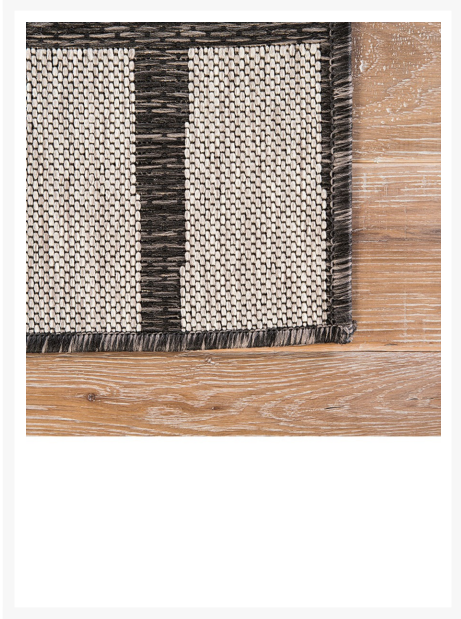

Product Images

Short Description

The Decora by Nikki Chu Vaise Geometric Outdoor Area Rug (DNC05) by Jaipur Living Bold and graphic, the Decora Vaise area rug by Nikki Chu offers compelling geometric appeal to indoor and outdoor spaces

Description

The Decora by Nikki Chu Vaise Geometric Outdoor Area Rug (DNC05) by Jaipur Living. Bold and graphic, the Decora Vaise area rug by Nikki Chu offers compelling geometric appeal to indoor and outdoor spaces. A modern block pattern adorns this polyester layer, versatile in a multi-toned gray colorway.

Includes

- One (1) Decora by Nikki Chu Vaise Geometric Outdoor Area Rug

Available Sizes

- 5'3" x 7'6"
- 7'11" x 10'

Features

- Color: Pewter/Moonstruck
- Water Resistant
- Stain Resistant
- Fade Resistant
- Weather Resistant
- Power-Loomed Performance: flat-weave construction and stain-resistant fiber maximize this rug's indoor or outdoor use
- Weather-Resistant Durability: made of 100% polyester to maximize durability in high-traffic and outdoor areas
- Flat Finish: flat-woven construction preforms as durable, low-tread foundation
- Easy Care: this rug is easy to clean and is weather-resistant; vacuum regularly for indoor use
- Rug Pad Recommended: allow maximum air flow and additional cushioning with an outdoor rug pad
- Pantone TPX Colors:Pewter (18-5203), Moonstruck (14-4500)