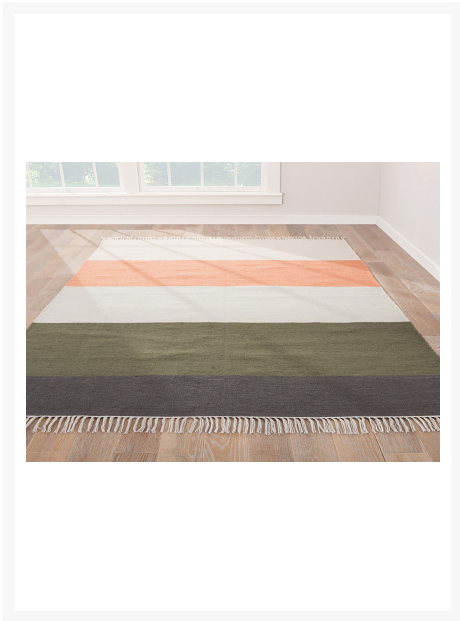

Product Images

Short Description

The Desert Swane Stripe Outdoor Area Rug (DES18) by Jaipur Living The Desert Swane area rug introduces classic Southwestern style to modern homes

Description

The Desert Swane Stripe Outdoor Area Rug (DES18) by Jaipur Living. The Desert Swane area rug introduces classic Southwestern style to modern homes. Constructed of weather-resistant polyester, this hand-loomed flatweave boasts incredible durability for both indoor and outdoor use. The bold stripe design showcases a charcoal gray, light salmon, forest green, and white colorway, accented with knotted fringe for added texture and charm.

Includes

- One (1) Desert Swane Stripe Outdoor Area Rug

Available Sizes

- 5' x 8'
- 8' x 10'

Features

- Color: Canyon Sunset/Beetle
- Water Resistant
- Stain Resistant
- Fade Resistant
- Weather Resistant
- Versatile Performance: hand-woven construction and stain-resistant fibers maximize this rug's indoor or outdoor use
- Durable Fibers: made of 100% polyester for optimum weather-resistance and durability
- Flat-Weave: hand-woven construction ideal for areas where low height and maximum durability meet
- Easy Care: this rug is easy to clean and is weather-resistant; vacuum regularly for indoor use
- Rug Pad Recommended: allow maximum air flow and additional cushioning with an outdoor rug pad
- Pantone TPX Colors: Canyon Sunset (15-1333), Beetle (19-0312), Gray Pinstripe (19-0203), Silver Green (12-6204), Whisper White (11-0701)