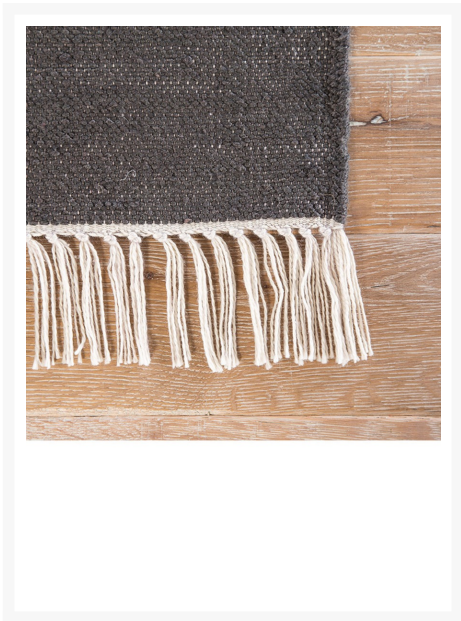

Product Images

Short Description

The Desert Swane Stripe Outdoor Area Rug (DES18) by Jaipur Living The Desert Swane area rug introduces classic Southwestern style to modern homes

Description

The Desert Swane Stripe Outdoor Area Rug (DES18) by Jaipur Living. The Desert Swane area rug introduces classic Southwestern style to modern homes. Constructed of weather-resistant polyester, this hand-loomed flatweave boasts incredible durability for both indoor and outdoor use. The bold stripe design showcases a charcoal gray, light salmon, forest green, and white colorway, accented with knotted fringe for added texture and charm.

Includes

- One (1) Desert Swane Stripe Outdoor Area Rug

Available Sizes

- 5' x 8'
- 8' x 10'

Features

- Color: Canyon Sunset/Beetle
- Water Resistant
- Stain Resistant
- Fade Resistant
- Weather Resistant
- Versatile Performance: hand-woven construction and stain-resistant fibers maximize this rug's indoor or outdoor use
- Durable Fibers: made of 100% polyester for optimum weather-resistance and durability
- Flat-Weave: hand-woven construction ideal for areas where low height and maximum durability meet
- Easy Care: this rug is easy to clean and is weather-resistant; vacuum regularly for indoor use
- Rug Pad Recommended: allow maximum air flow and additional cushioning with an outdoor rug pad
- Pantone TPX Colors: Canyon Sunset (15-1333), Beetle (19-0312), Gray Pinstripe (19-0203), Silver Green (12-6204), Whisper White (11-0701)

Care Instructions

- (1) Polypropylene is dirt and stain resistant and will look great for a long time just by vacuuming regularly.
- (2) If spills occur blot immediately.
- (3) Use rug/carpet cleaners that are safe on synthetic fibers.
- (4) Use professional cleaning agents only.
- (5) When vacuuming we recommend setting the beater bar to the off position to keep the pile height and/or loops intact long term.