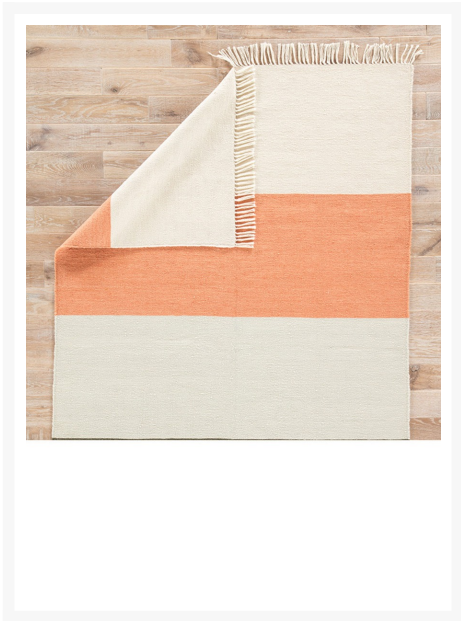

Product Images

Short Description

The Desert Swane Stripe Outdoor Area Rug (DES18) by Jaipur Living The Desert Swane area rug introduces classic Southwestern style to modern homes

Description

The Desert Swane Stripe Outdoor Area Rug (DES18) by Jaipur Living. The Desert Swane area rug introduces classic Southwestern style to modern homes. Constructed of weather-resistant polyester, this hand-loomed flatweave boasts incredible durability for both indoor and outdoor use. The bold stripe design showcases a charcoal gray, light salmon, forest green, and white colorway, accented with knotted fringe for added texture and charm.

Includes

- One (1) Desert Swane Stripe Outdoor Area Rug

Available Sizes

- 5' x 8'
- 8' x 10'

Features

- Color: Canyon Sunset/Beetle
- Water Resistant
- Stain Resistant
- Fade Resistant
- Weather Resistant
- Versatile Performance: hand-woven construction and stain-resistant fibers maximize this rug's indoor or outdoor use
- Durable Fibers: made of 100% polyester for optimum weather-resistance and durability
- Flat-Weave: hand-woven construction ideal for areas where low height and maximum durability meet
- Easy Care: this rug is easy to clean and is weather-resistant; vacuum regularly for indoor use
- Rug Pad Recommended: allow maximum air flow and additional cushioning with an outdoor rug pad
- Pantone TPX Colors: Canyon Sunset (15-1333), Beetle (19-0312), Gray Pinstripe (19-0203), Silver Green (12-6204), Whisper White (11-0701)