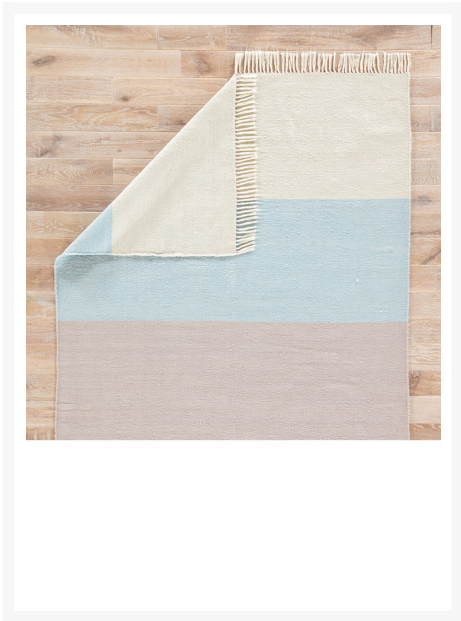

## Short Description

---

The Desert Swane Stripe Outdoor Area Rug (DES16) by Jaipur Living The Desert Swane area rug introduces classic Southwestern style to modern homes

## Description

---

The Desert Swane Stripe Outdoor Area Rug (DES16) by Jaipur Living. The Desert Swane area rug introduces classic Southwestern style to modern homes. Constructed of weather-resistant polyester, this hand-loomed flatweave boasts incredible durability for both indoor and outdoor use. The bold stripe design showcases a contemporary gray, orange, blue, and white colorway, accented with knotted fringe for added texture and charm.

## Includes

- One (1) Desert Swane Stripe Outdoor Area Rug

## Features

- Color: Frost Gray/Micro Chip
- Water Resistant
- Stain Resistant
- Fade Resistant
- Weather Resistant
- Versatile Performance: hand-woven construction and stain-resistant fibers maximize this rug's indoor or outdoor use
- Durable Fibers: made of 100% polyester for optimum weather-resistance and durability
- Flat-Weave: hand-woven construction ideal for areas where low height and maximum durability meet
- Easy Care: this rug is easy to clean and is weather-resistant; vacuum regularly for indoor use
- Rug Pad Recommended: allow maximum air flow and additional cushioning with an outdoor rug pad
- Pantone TPX Colors:Frost Gray (17-0000), Micro Chip (14-4105), Whisper White (11-0701), Burnt Ochre (18-1354), (