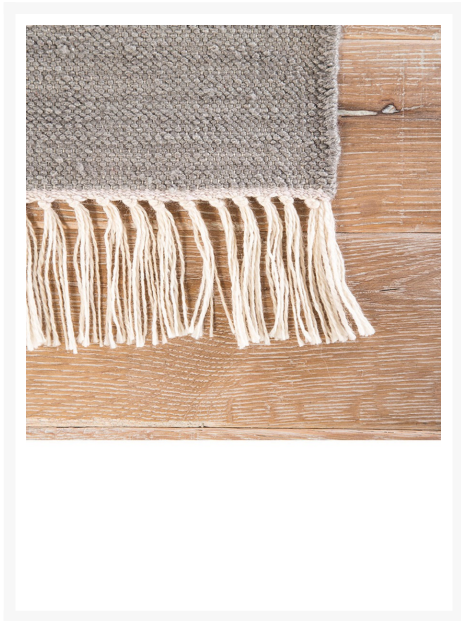

## Short Description

---

The Desert Swane Stripe Outdoor Area Rug (DES16) by Jaipur Living The Desert Swane area rug introduces classic Southwestern style to modern homes

## Description

---

The Desert Swane Stripe Outdoor Area Rug (DES16) by Jaipur Living. The Desert Swane area rug introduces classic Southwestern style to modern homes. Constructed of weather-resistant polyester, this hand-loomed flatweave boasts incredible durability for both indoor and outdoor use. The bold stripe design showcases a contemporary gray, orange, blue, and white colorway, accented with knotted fringe for added texture and charm.

## Includes

- One (1) Desert Swane Stripe Outdoor Area Rug

## Features

- Color: Frost Gray/Micro Chip
- Water Resistant
- Stain Resistant
- Fade Resistant
- Weather Resistant
- Versatile Performance: hand-woven construction and stain-resistant fibers maximize this rug's indoor or outdoor use
- Durable Fibers: made of 100% polyester for optimum weather-resistance and durability
- Flat-Weave: hand-woven construction ideal for areas where low height and maximum durability meet
- Easy Care: this rug is easy to clean and is weather-resistant; vacuum regularly for indoor use
- Rug Pad Recommended: allow maximum air flow and additional cushioning with an outdoor rug pad
- Pantone TPX Colors:Frost Gray (17-0000), Micro Chip (14-4105), Whisper White (11-0701), Burnt Ochre (18-1354), (