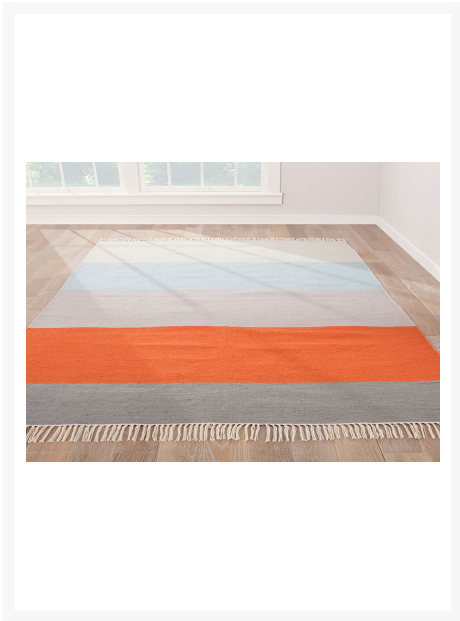

## Short Description

---

The Desert Swane Stripe Outdoor Area Rug (DES16) by Jaipur Living The Desert Swane area rug introduces classic Southwestern style to modern homes

## Description

---

The Desert Swane Stripe Outdoor Area Rug (DES16) by Jaipur Living. The Desert Swane area rug introduces classic Southwestern style to modern homes. Constructed of weather-resistant polyester, this hand-loomed flatweave boasts incredible durability for both indoor and outdoor use. The bold stripe design showcases a contemporary gray, orange, blue, and white colorway, accented with knotted fringe for added texture and charm.

## Includes

- One (1) Desert Swane Stripe Outdoor Area Rug

## Features

- Color: Frost Gray/Micro Chip
- Water Resistant
- Stain Resistant
- Fade Resistant
- Weather Resistant
- Versatile Performance: hand-woven construction and stain-resistant fibers maximize this rug's indoor or outdoor use
- Durable Fibers: made of 100% polyester for optimum weather-resistance and durability
- Flat-Weave: hand-woven construction ideal for areas where low height and maximum durability meet
- Easy Care: this rug is easy to clean and is weather-resistant; vacuum regularly for indoor use
- Rug Pad Recommended: allow maximum air flow and additional cushioning with an outdoor rug pad
- Pantone TPX Colors:Frost Gray (17-0000), Micro Chip (14-4105), Whisper White (11-0701), Burnt Ochre (18-1354), (