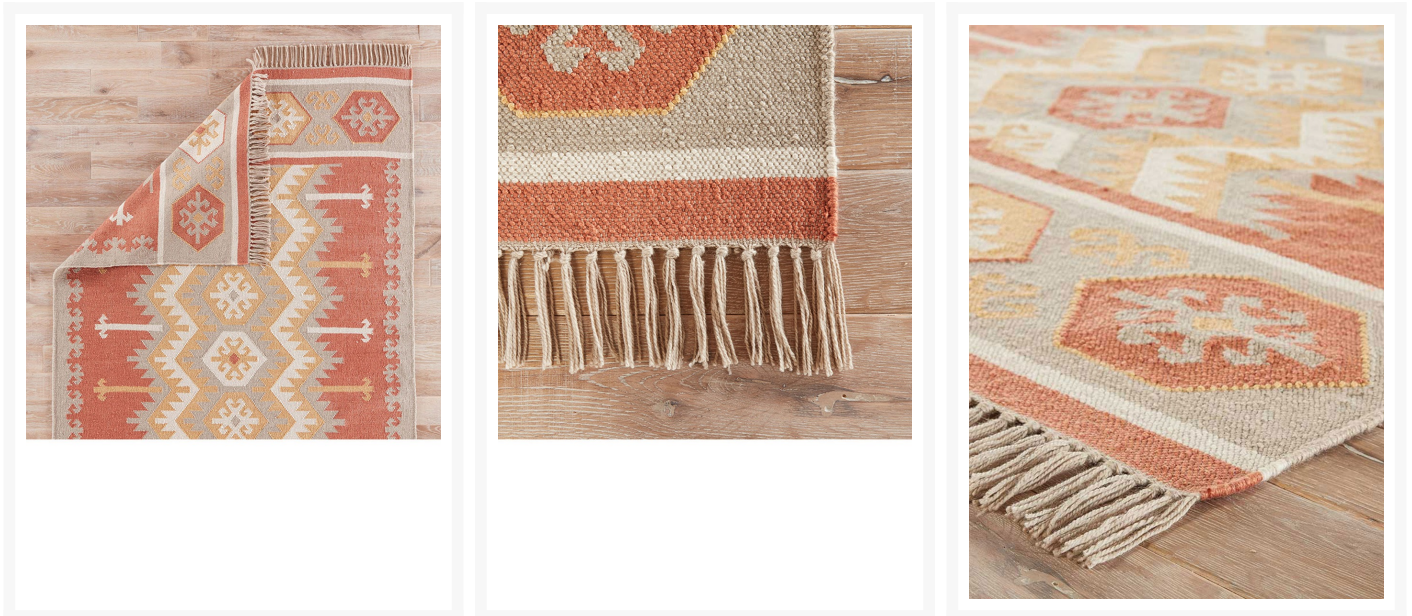

## Short Description

---

The Desert Emmett Geometric Outdoor Area Rug (DES07) by Jaipur Living. A modern twist on traditional Southwestern style, this flatweave area rug showcases an on-trend geometric design

## Description

---

The Desert Emmett Geometric Outdoor Area Rug (DES07) by Jaipur Living. A modern twist on traditional Southwestern style, this flatweave area rug showcases an on-trend geometric design. A gold, orange, and gray palette enlivens the classic kilim patterning of this vibrant polyester accent. Durable and weather resistant, this indoor or outdoor rug complements contemporary patios and chic living spaces alike.

### Available Sizes

- 3'6" x 5'6"
- 5' x 8'
- 8' x 10'

- Flat-Weave: hand-woven construction ideal for areas where low height and maximum durability meet
- Easy Care: this rug is easy to clean and is weather-resistant; vacuum regularly for indoor use
- Rug Pad Recommended: allow maximum air flow and additional cushioning with an outdoor rug pad
- Pantone TPX Colors: Ash(16-3802), Auburn(18-1343), Taffy(16-0940), Silver Green(12-6204)