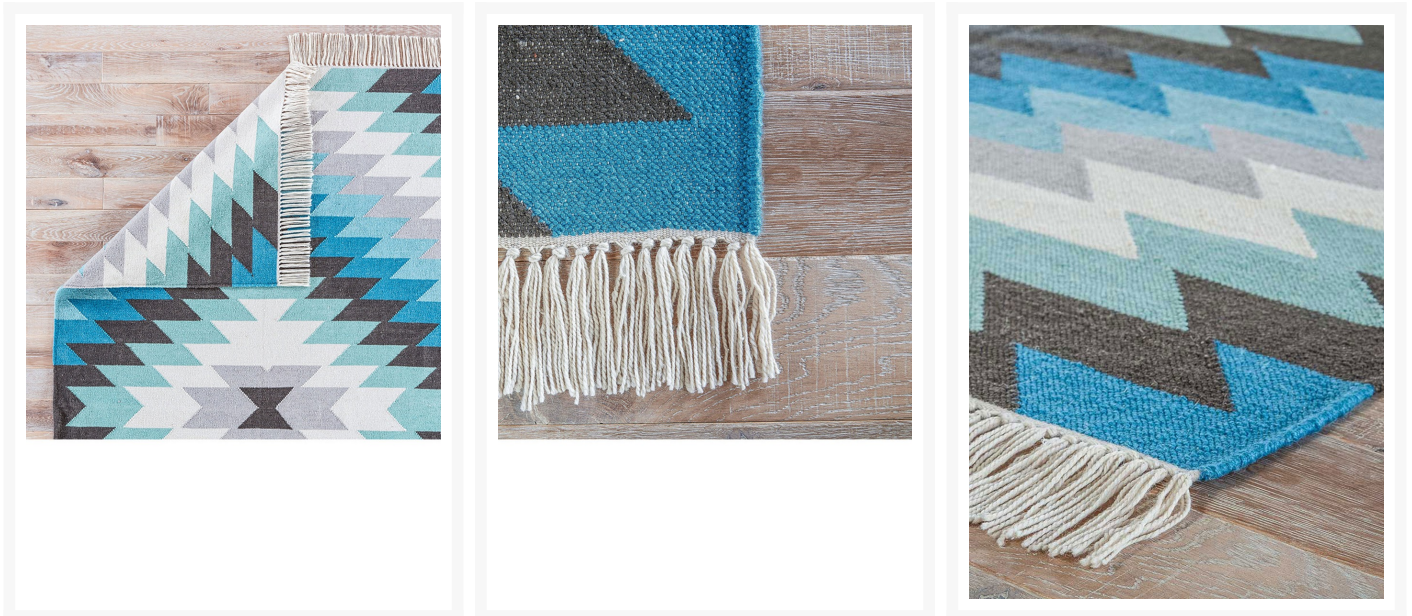

## Short Description

---

The Desert Mojave Geometric Outdoor Area Rug (DES01) by Jaipur Living. This chic indoor or outdoor flatweave rug showcases a contemporary twist on the classic kilim style.

### Available Sizes

- 3'6" x 5'6"
- 5' x 8'
- 8' x 10'
- 9' x 12'

### Features

- Color: Niagara/Black Ink
- Water Resistant
- Stain Resistant
- Fade Resistant
- Weather Resistant
- Versatile Performance: hand-woven construction and stain-resistant fibers maximize this rug's indoor or outdoor use

- Durable Fibers: made of 100% polyester for optimum weather-resistance and durability
- Flat-Weave: hand-woven construction ideal for areas where low height and maximum durability meet
- Easy Care: this rug is easy to clean and is weather-resistant; vacuum regularly for indoor use
- Rug Pad Recommended: allow maximum air flow and additional cushioning with an outdoor rug pad
- Pantone TPX Colors: Niagara(17-4123), Black Ink(19-0506), Aqua Haze(15-5209), Paloma(16-0000), Snow White(11-0602)