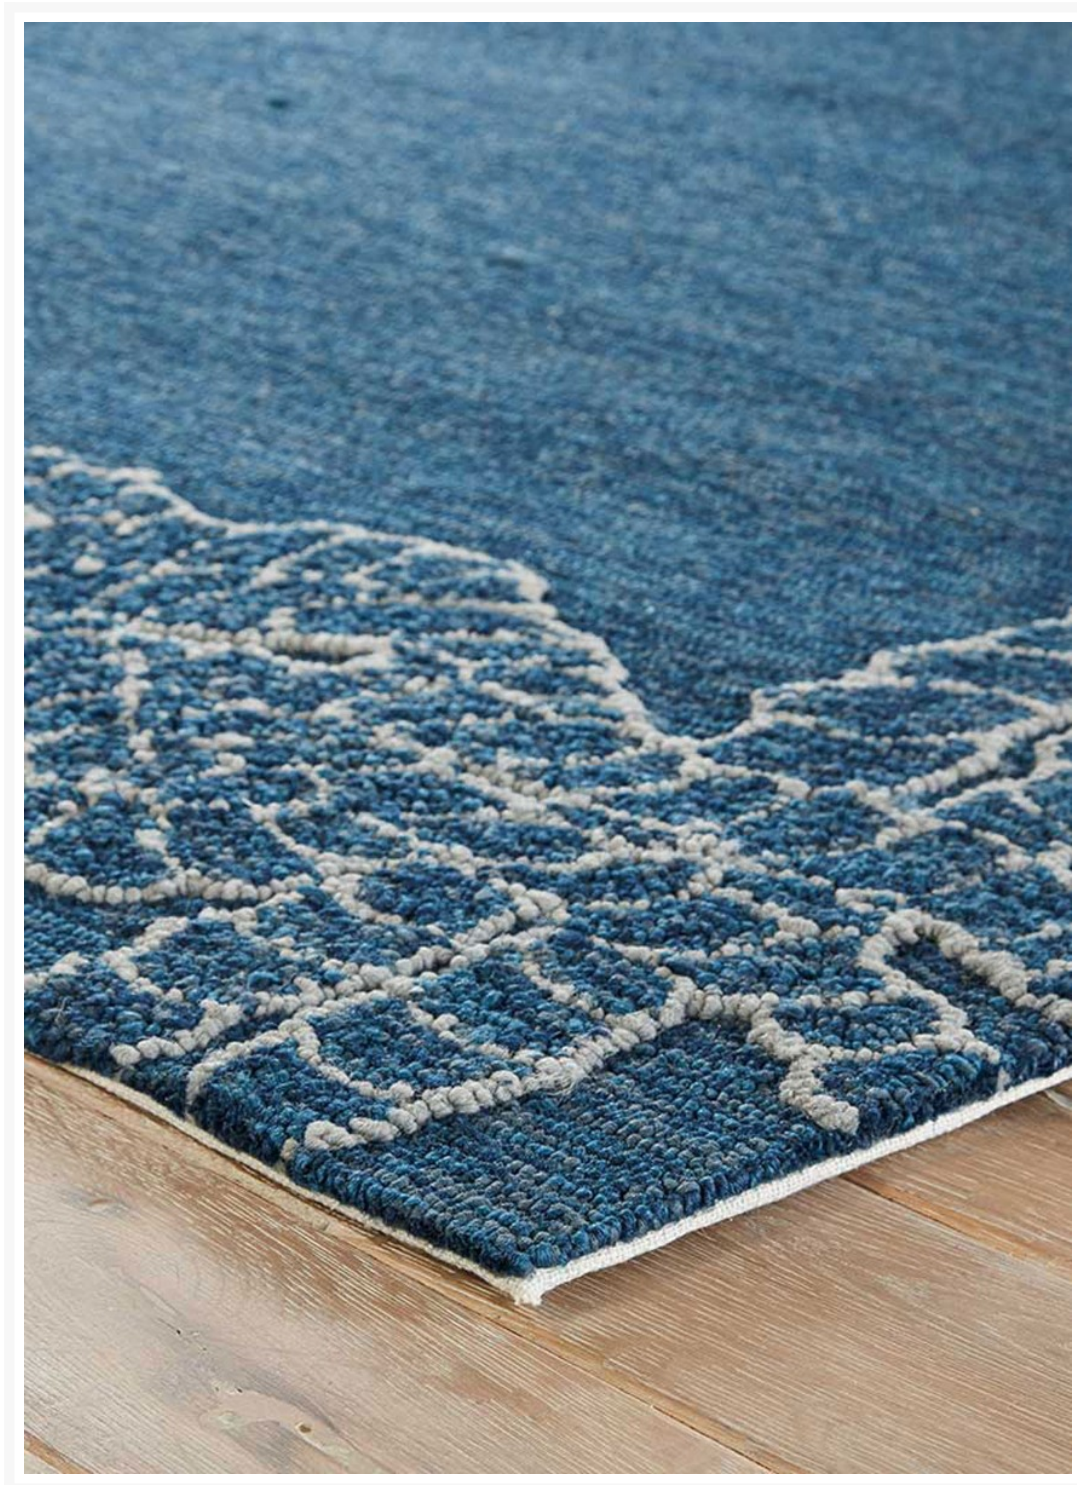

Product Images

Short Description

The Coastal Lagoon Killians Bordered Outdoor Area Rug (COL49) by Jaipur Living. This playful indoor or outdoor area rug showcases a contemporary design and coastal-inspired hues.

Description

The Coastal Lagoon Killians Bordered Outdoor Area Rug (COL49) by Jaipur Living. This playful indoor or outdoor area rug showcases a contemporary design and coastal-inspired hues. A rope and knot outline in gray creates a graphic border around the deep navy backdrop for a bold touch of nautical style, while the looped pile lends unexpected texture to this durable layer.

Includes

- One (1) Coastal Lagoon Killians Bordered Outdoor Area Rug

Available Sizes

- 5' x 7'6"
- 7'6" x 9'6"

Features

- Color: Mallard Blue/Flint Gray

- Water Resistant
- Stain Resistant
- Fade Resistant
- Weather Resistant
- High-Performance Style: this indoor/outdoor rug is specifically designed to tolerate outdoor elements and heavy traffic
- Fade-Resistant Finish: artfully constructed of 100% polypropylene for a durable quality
- Looped Pile: looped pile lends rich texture to the stain-resistant fibers
- Easy Care: this rug is easy to clean and is weather-resistant; vacuum regularly for indoor use
- Rug Pad Recommended: allow maximum air flow and additional cushioning with an outdoor rug pad
- Pantone TPX Colors: Mallard Blue(19-4318), Flint Gray(16-5803)