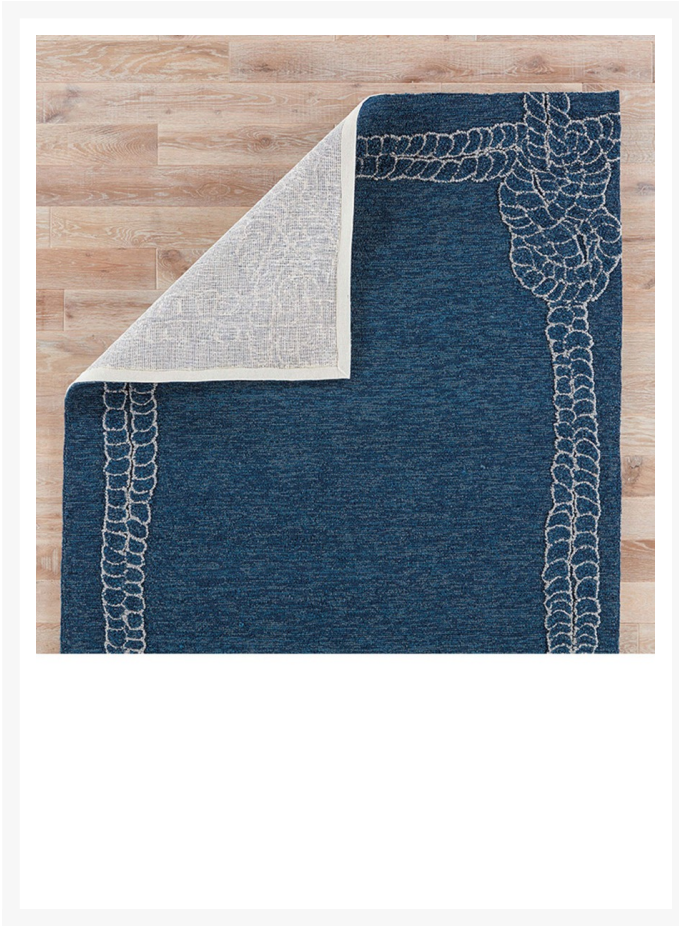

Product Images

Short Description

The Coastal Lagoon Killians Bordered Outdoor Area Rug (COL49) by Jaipur Living. This playful indoor or outdoor area rug showcases a contemporary design and coastal-inspired hues.

Description

The Coastal Lagoon Killians Bordered Outdoor Area Rug (COL49) by Jaipur Living. This playful indoor or outdoor area rug showcases a contemporary design and coastal-inspired hues. A rope and knot outline in gray creates a graphic border around the deep navy backdrop for a bold touch of nautical style, while the looped pile lends unexpected texture to this durable layer.

Includes

- One (1) Coastal Lagoon Killians Bordered Outdoor Area Rug

Available Sizes

- 5' x 7'6"
- 7'6" x 9'6"

Features

- Color: Mallard Blue/Flint Gray

- Water Resistant
- Stain Resistant
- Fade Resistant
- Weather Resistant
- High-Performance Style: this indoor/outdoor rug is specifically designed to tolerate outdoor elements and heavy traffic
- Fade-Resistant Finish: artfully constructed of 100% polypropylene for a durable quality
- Looped Pile: looped pile lends rich texture to the stain-resistant fibers
- Easy Care: this rug is easy to clean and is weather-resistant; vacuum regularly for indoor use
- Rug Pad Recommended: allow maximum air flow and additional cushioning with an outdoor rug pad
- Pantone TPX Colors: Mallard Blue(19-4318), Flint Gray(16-5803)