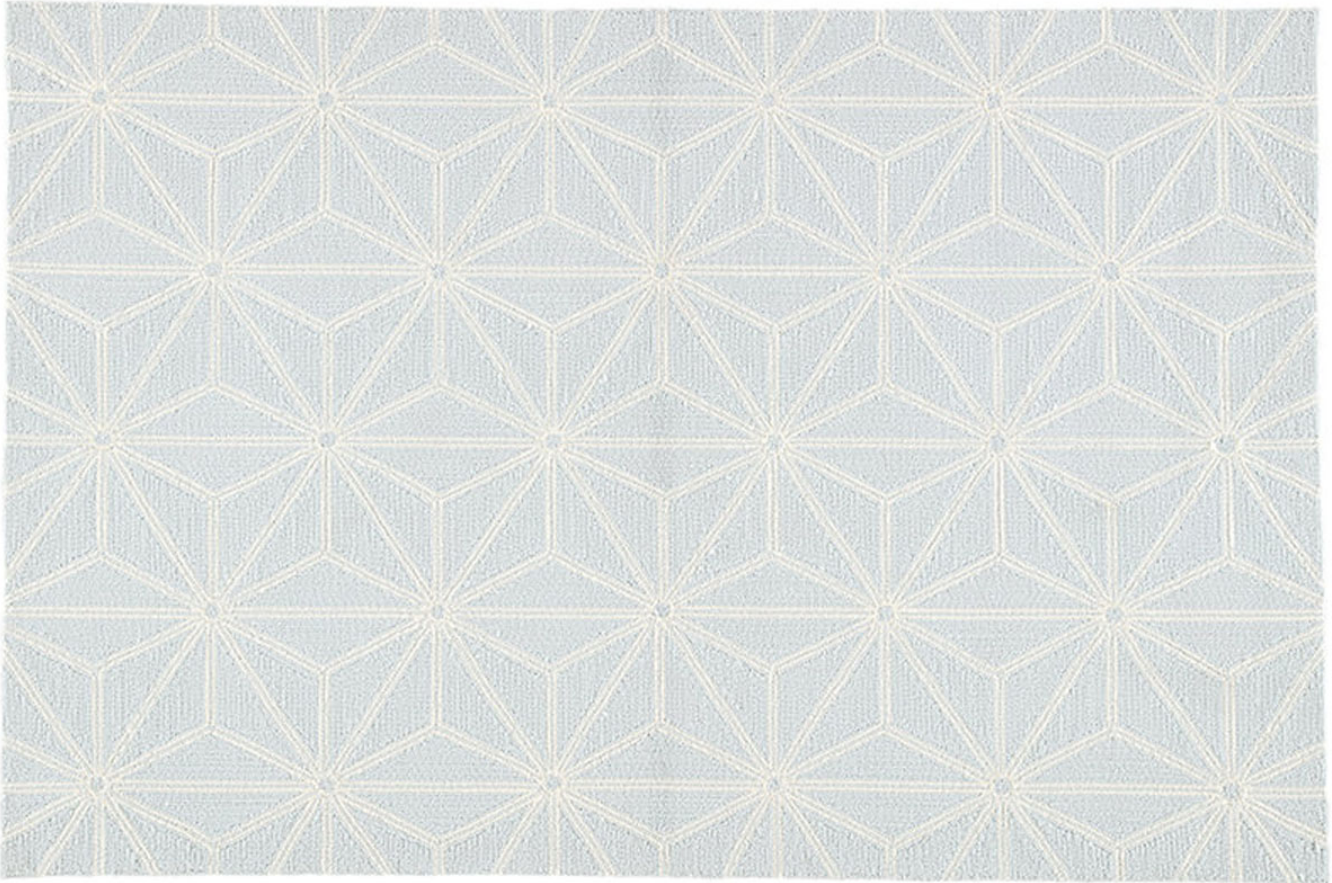

Product Images

Short Description

The Catalina Geometric Pattern Outdoor Area Rug(RUG138144) by JAIPUR Living.The Catalina collection offers a chic indoor or outdoor accent to patios or high-traffic living spaces

Description

The Catalina Geometric Pattern Outdoor Area Rug RUG138144 by JAIPUR Living.The Catalina collection offers a chic indoor or outdoor accent to patios or high-traffic living spaces. The Haige linear design boasts a graphic star pattern, recalling iconic mid-century modern motifs. This hooked polypropylene area rug features a fresh white on light blue colorway, livable durability, and an unexpected looped texture.

Includes

- One (1) Catalina Geometric Pattern Outdoor Area Rug

Available Sizes

- 5'x7'6"x2/8" (37.5 lbs) RUG138144
- 7'6"x9'6"x2/8" (71.25 lbs) RUG138213

Features

- Looped Pile
- Durable
- Easy Care
- Indoor-Outdoor
- Contemporary
- Geometric
- Color Family:Blue
- Pantone TPX Colors:Plein Air (13-4111), Egret (11-0103)